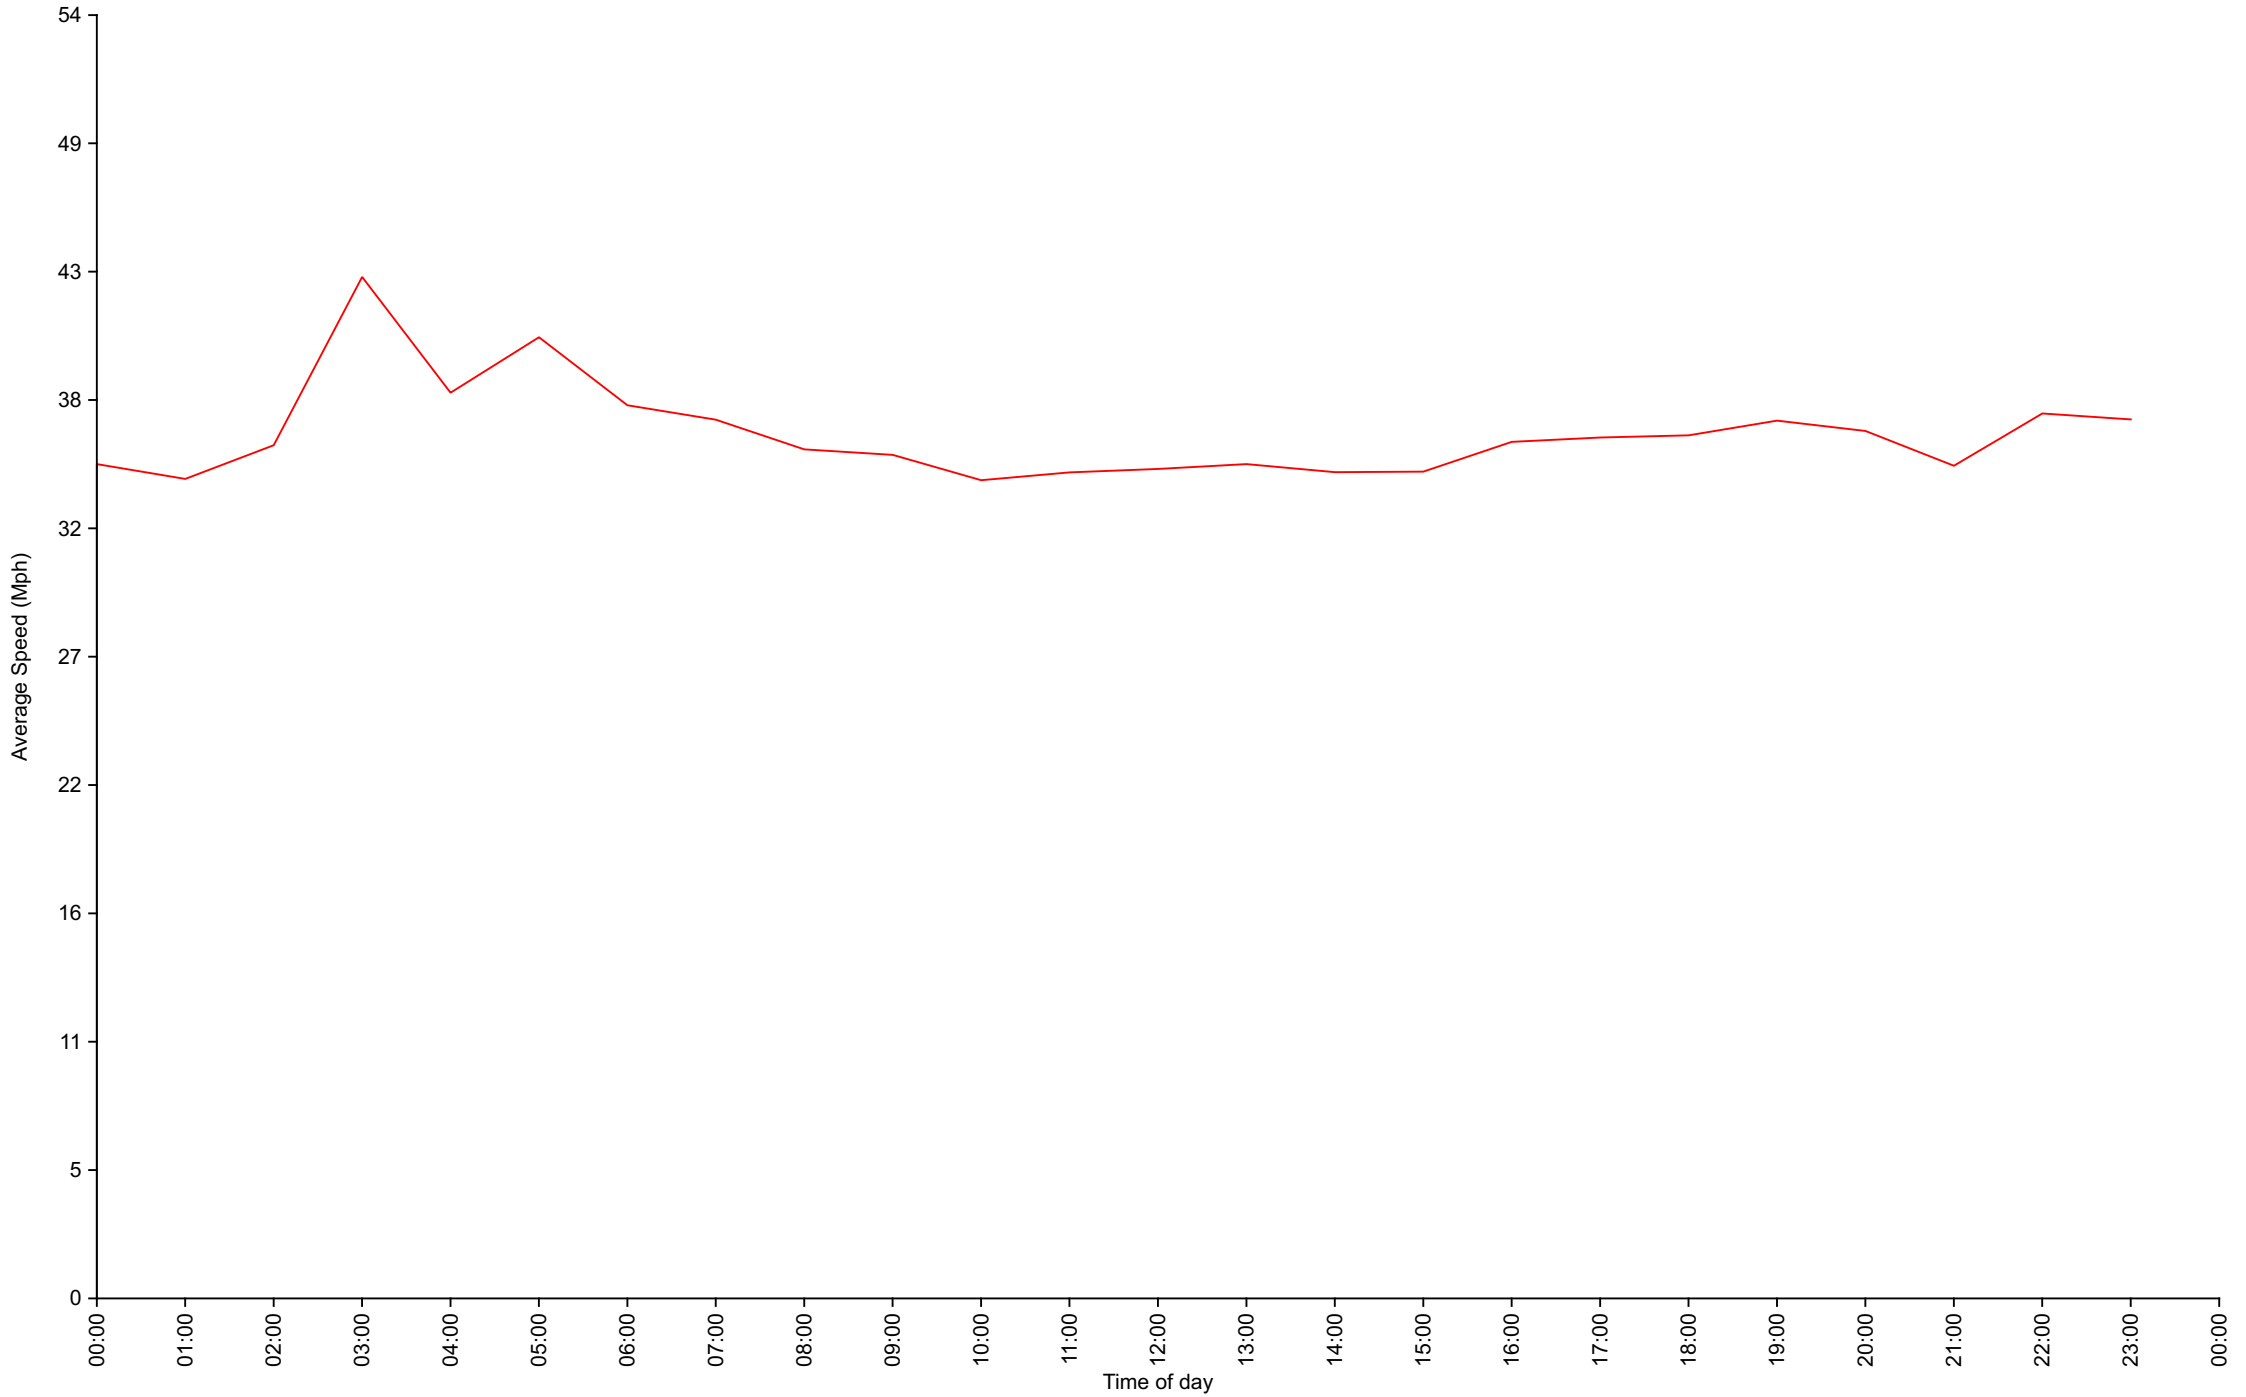

Average Speed By Hour

Traffic Overview from Sat Jan 1 2022 to Thu Mar 31 2022
(60 Minute Resolution)