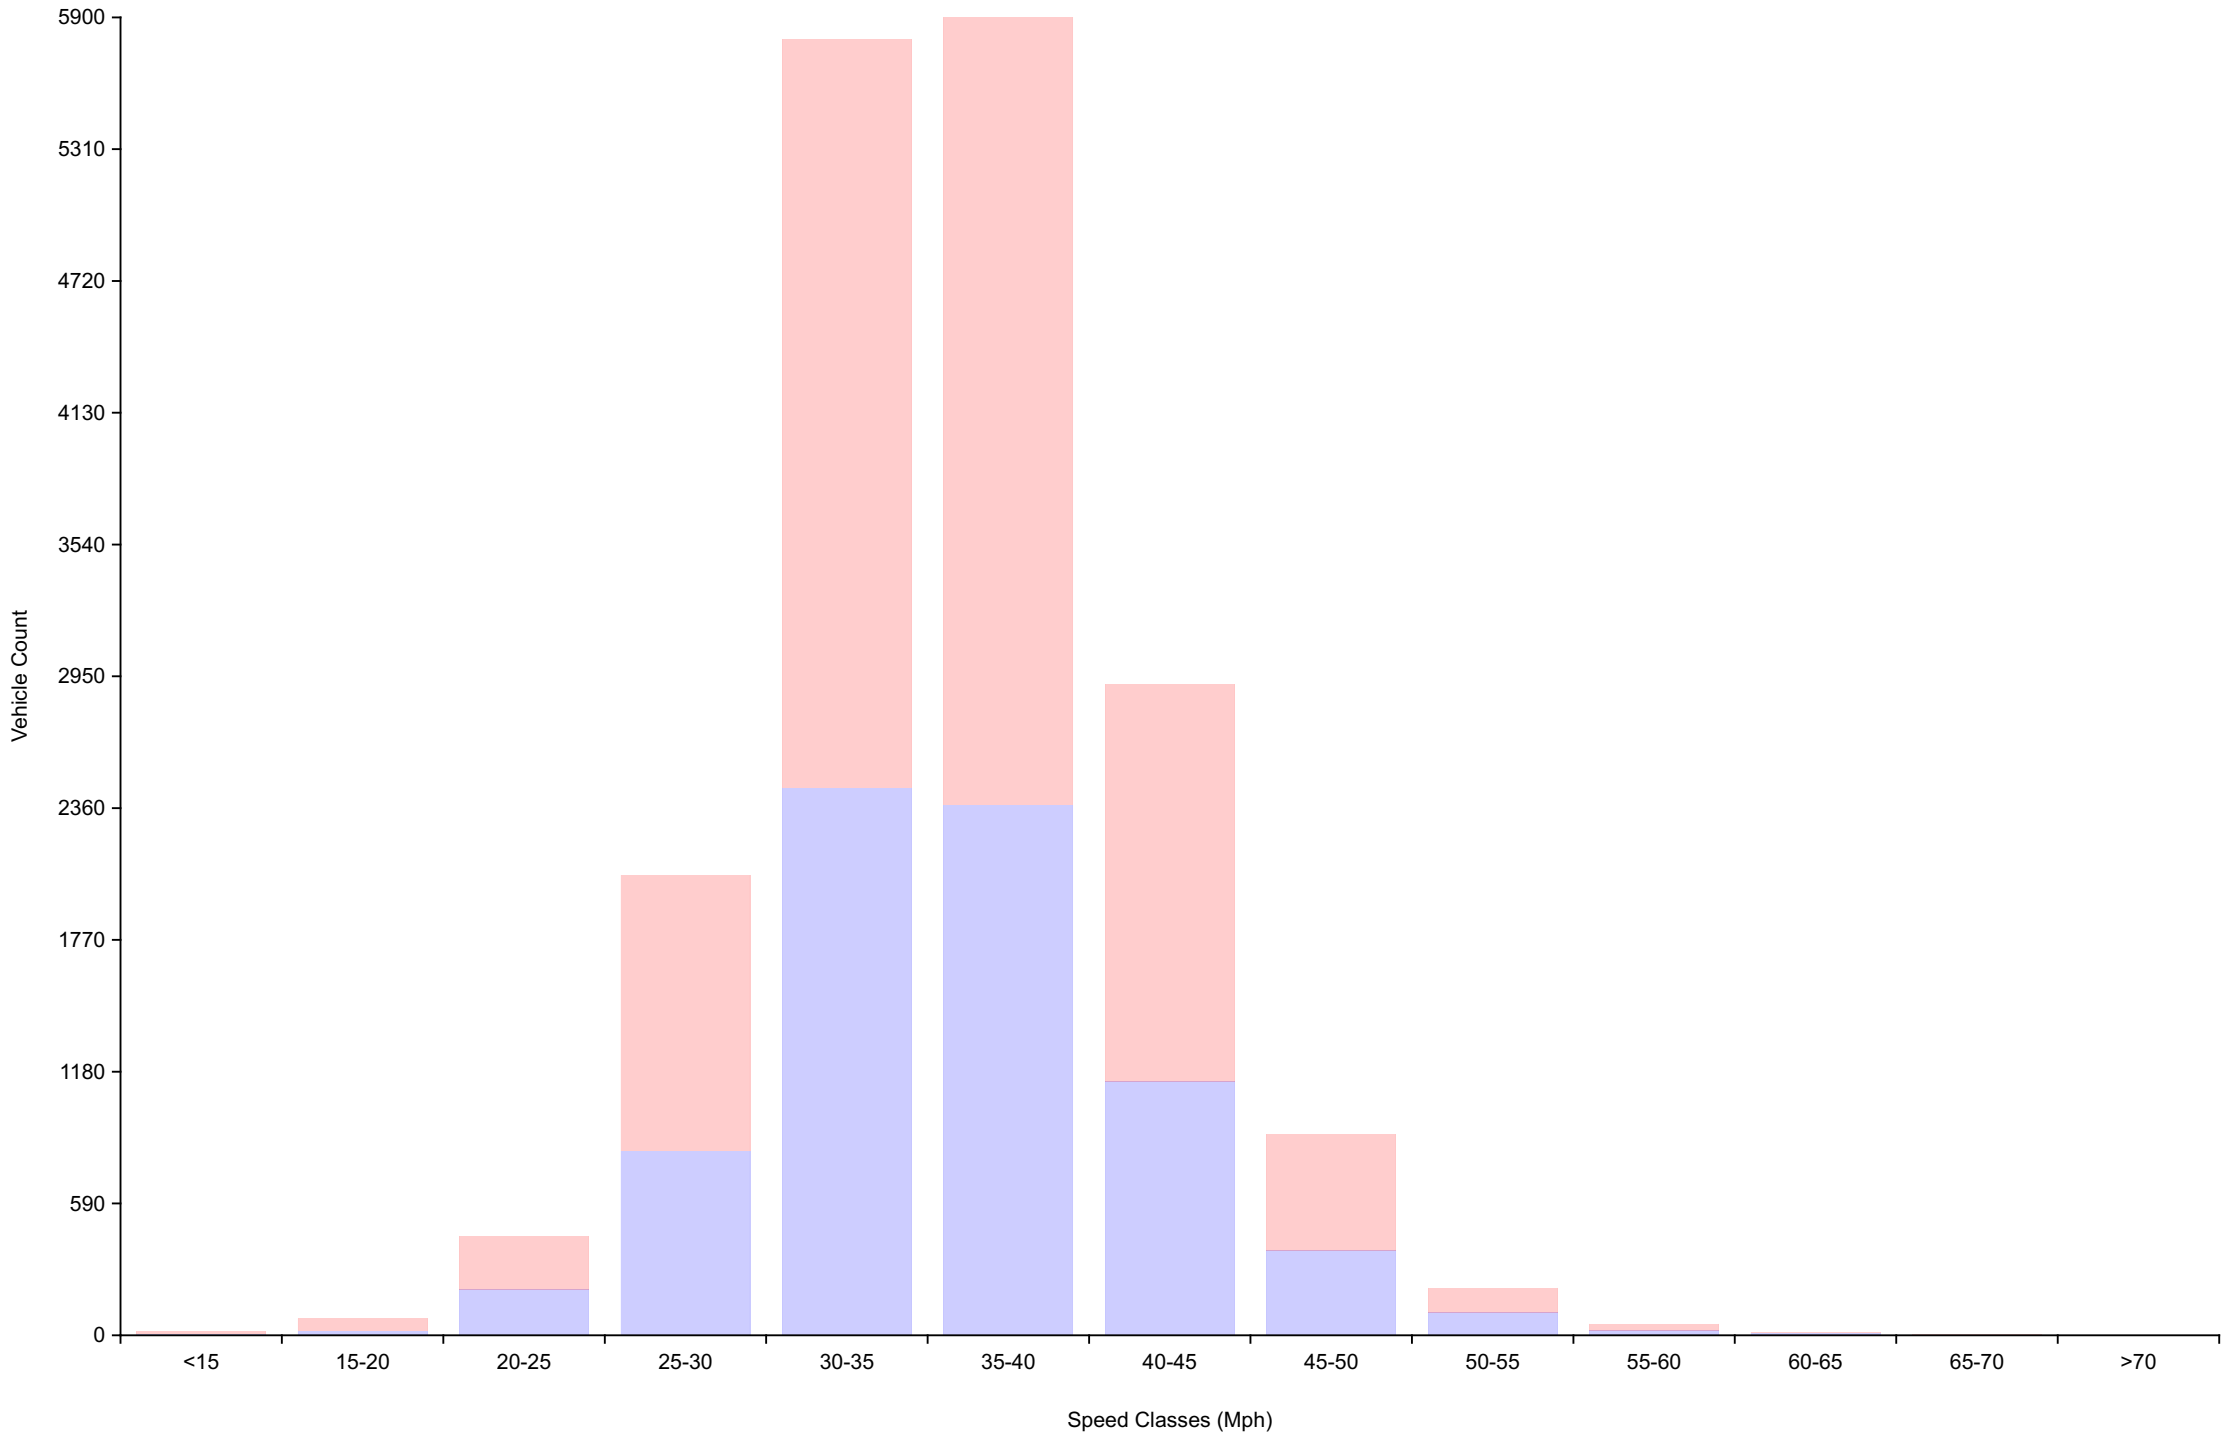

Vehicle Counts By Speed Class

Traffic Overview from Sat Jan 1 2022 to Thu Mar 31 2022