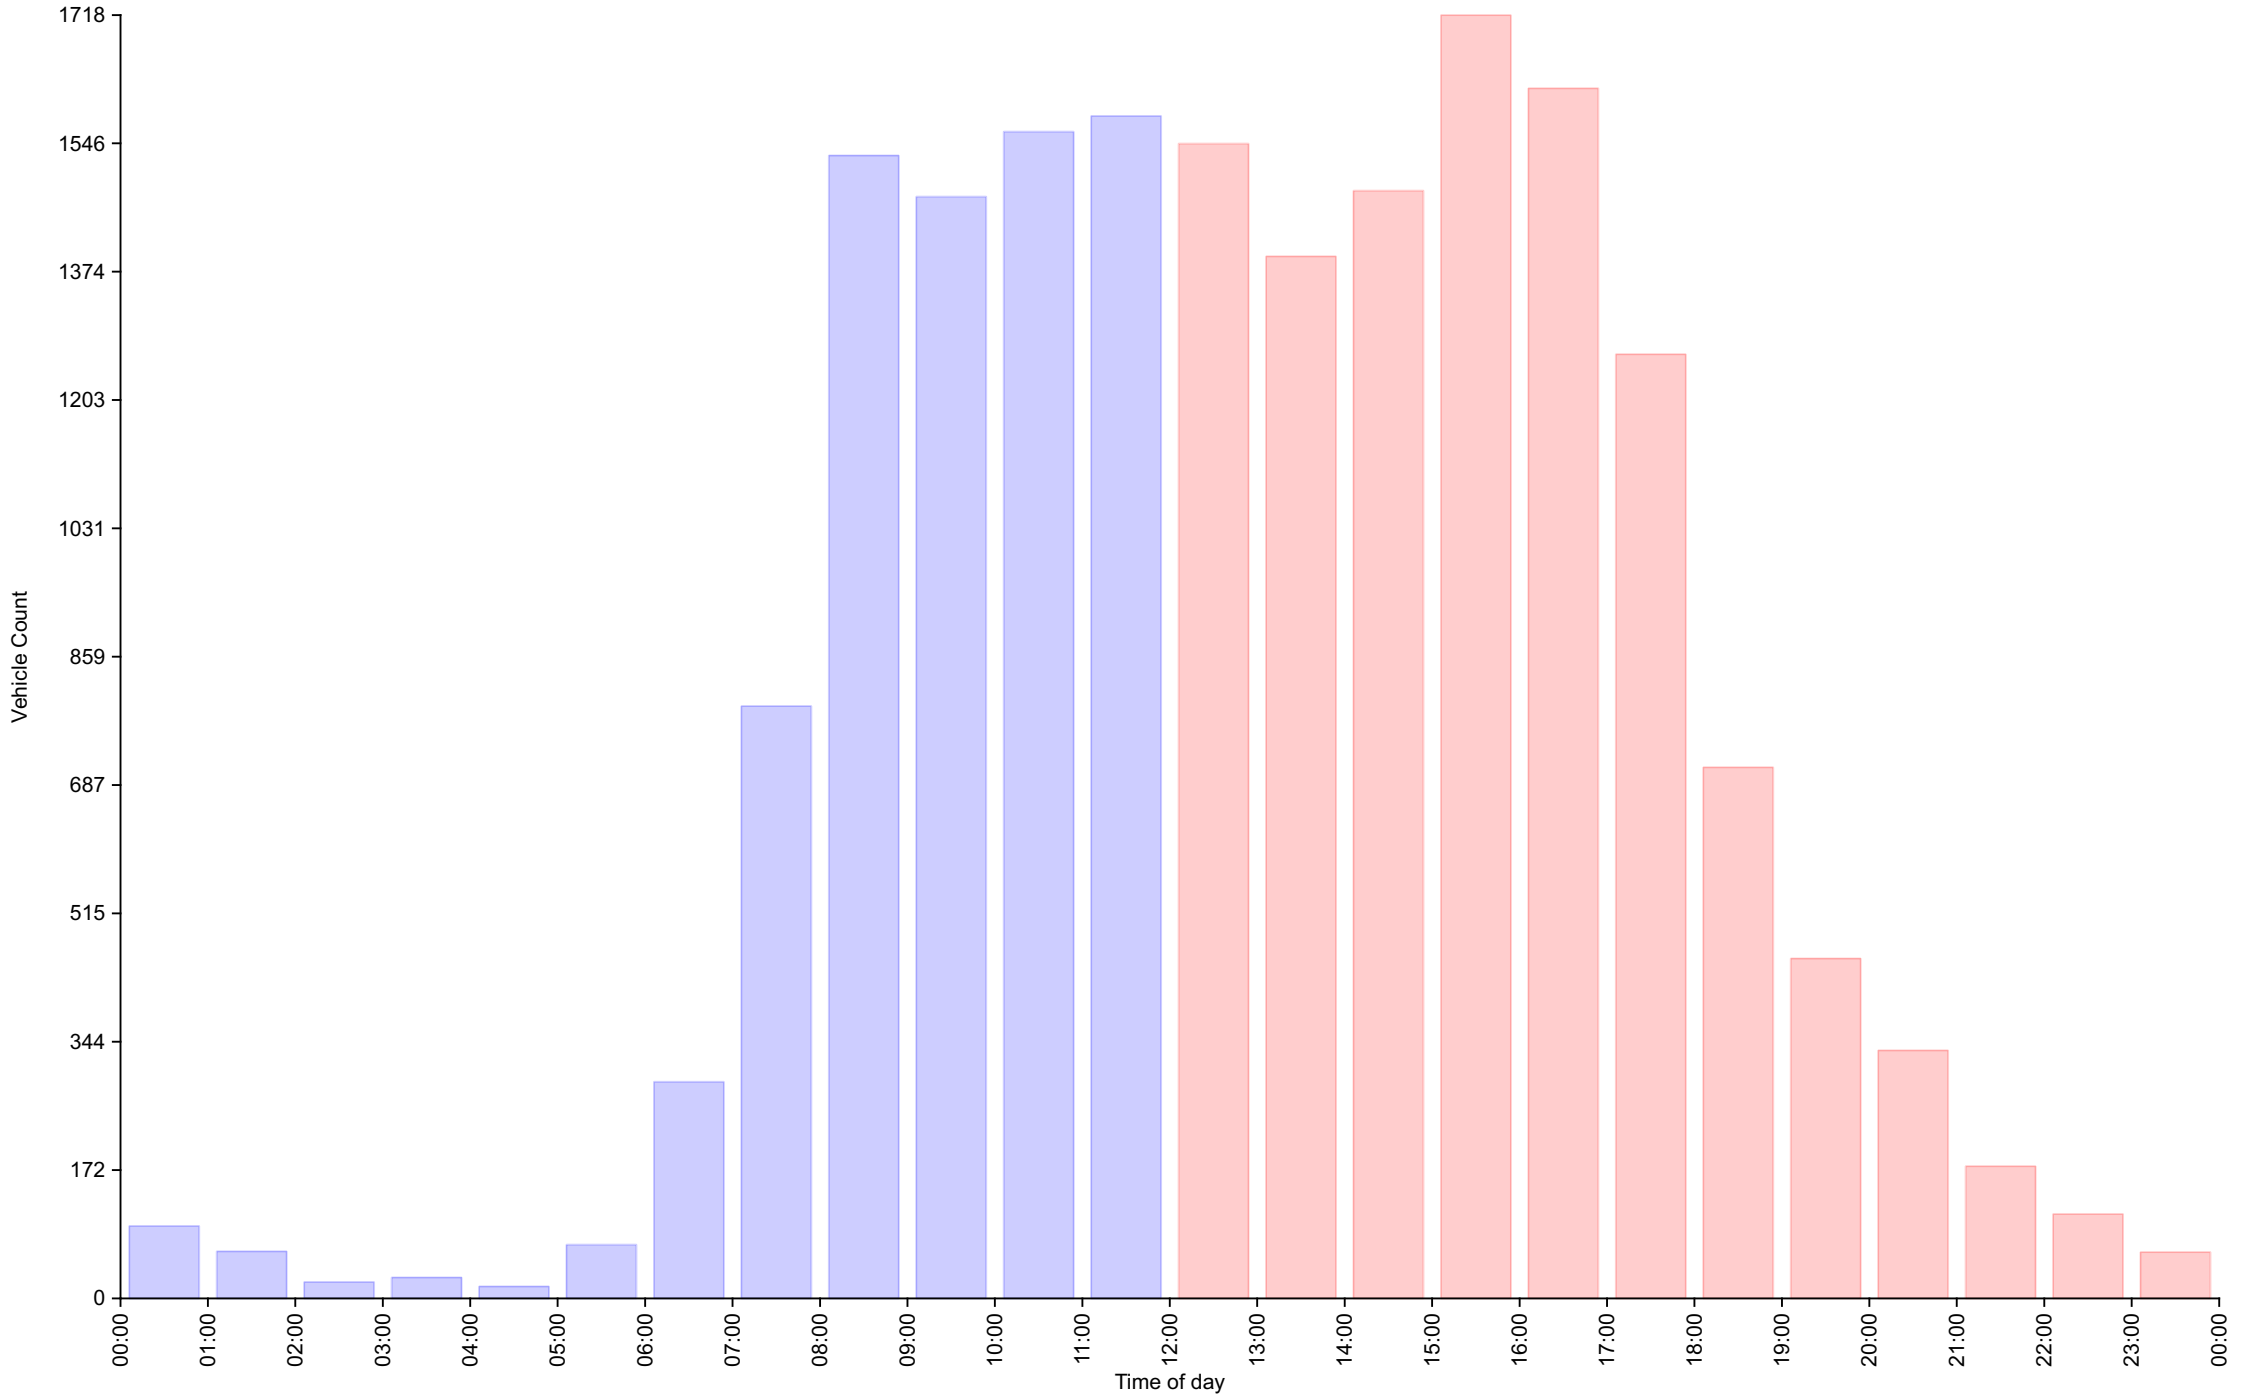

Traffic Report

Newcastle Road

Traffic Overview from Sat Jan 1 2022 to Thu Mar 31 2022

Vehicle Speed Classes (Mph)

	<15	15 20	20 25	25 30	30 35	35 40	40 45	45 50	50 55	55 60	60 65	65 70	>70	Total	85th Percentile
00:00	0	0	0	11	40	33	8	3	2	0	0	0	0	97	38.6
01:00	0	0	0	10	31	10	7	3	2	0	0	0	0	63	40.8
02:00	0	0	0	3	9	5	3	0	1	1	0	0	0	22	40.5
03:00	0	0	0	0	3	6	7	7	4	1	0	0	0	28	49.4
04:00	0	0	0	2	6	2	2	3	0	1	0	0	0	16	45.4
05:00	0	0	1	8	23	7	8	5	8	9	2	1	0	72	54.6
06:00	0	0	6	12	86	96	50	23	11	4	2	0	0	290	43.4
07:00	0	0	10	65	209	274	159	49	24	0	3	0	0	793	42.3
08:00	1	2	19	185	475	478	256	101	13	0	0	0	0	1530	41.2
09:00	0	1	50	163	460	453	252	73	20	2	1	0	0	1475	40.8
10:00	3	8	68	197	536	495	185	61	8	1	0	0	0	1562	39.4
11:00	1	7	50	169	575	517	201	51	8	3	1	0	0	1583	39.5
12:00	3	8	50	195	481	516	225	48	15	5	0	0	0	1546	40.0
13:00	2	5	49	142	461	469	203	50	9	5	0	0	0	1395	40.1
14:00	2	17	40	172	504	465	217	52	13	1	0	0	0	1483	40.0
15:00	2	9	35	202	621	553	226	55	14	1	0	0	0	1718	39.7
16:00	2	9	26	164	435	563	317	88	11	4	1	0	0	1620	41.1
17:00	0	6	20	144	314	432	264	66	13	4	1	0	0	1264	41.1
18:00	0	1	10	72	203	227	138	45	12	2	0	1	0	711	42.1
19:00	0	2	2	48	134	122	81	52	11	3	0	0	0	455	43.8
20:00	0	0	2	37	110	87	49	41	5	0	0	0	1	332	42.9
21:00	0	0	1	41	51	45	24	12	1	2	0	0	0	177	42.2
22:00	0	0	5	11	25	31	26	8	5	2	0	0	0	113	43.5
23:00	0	0	0	8	16	20	10	5	2	0	1	0	0	62	42.8
AM Total	5	18	204	825	2453	2376	1138	379	101	22	9	1	0		
PM Total	11	57	240	1236	3355	3530	1780	522	111	29	3	1	1		
Total	16	75	444	2061	5808	5906	2918	901	212	51	12	2	1		
Percent	0.09%	0.41%	2.41%	11.20%	31.55%	32.09%	15.85%	4.89%	1.15%	0.28%	0.07%	0.01%	0.01%		

Time of day

Total Vehicles : 18407
30th Percentile : 31.8 MPH
50th Percentile : 34.8 MPH
85th Percentile : 40.7 MPH
95th Percentile : 44.9 MPH
Average Speed : 35.5 MPH
Highest Speed : 76.7 MPH
Total Over Speed Limit : 85.9 % (15811 / 18407)

Vehicle Counts By Hour

Traffic Overview from Sat Jan 1 2022 to Thu Mar 31 2022
(60 Minute Resolution)