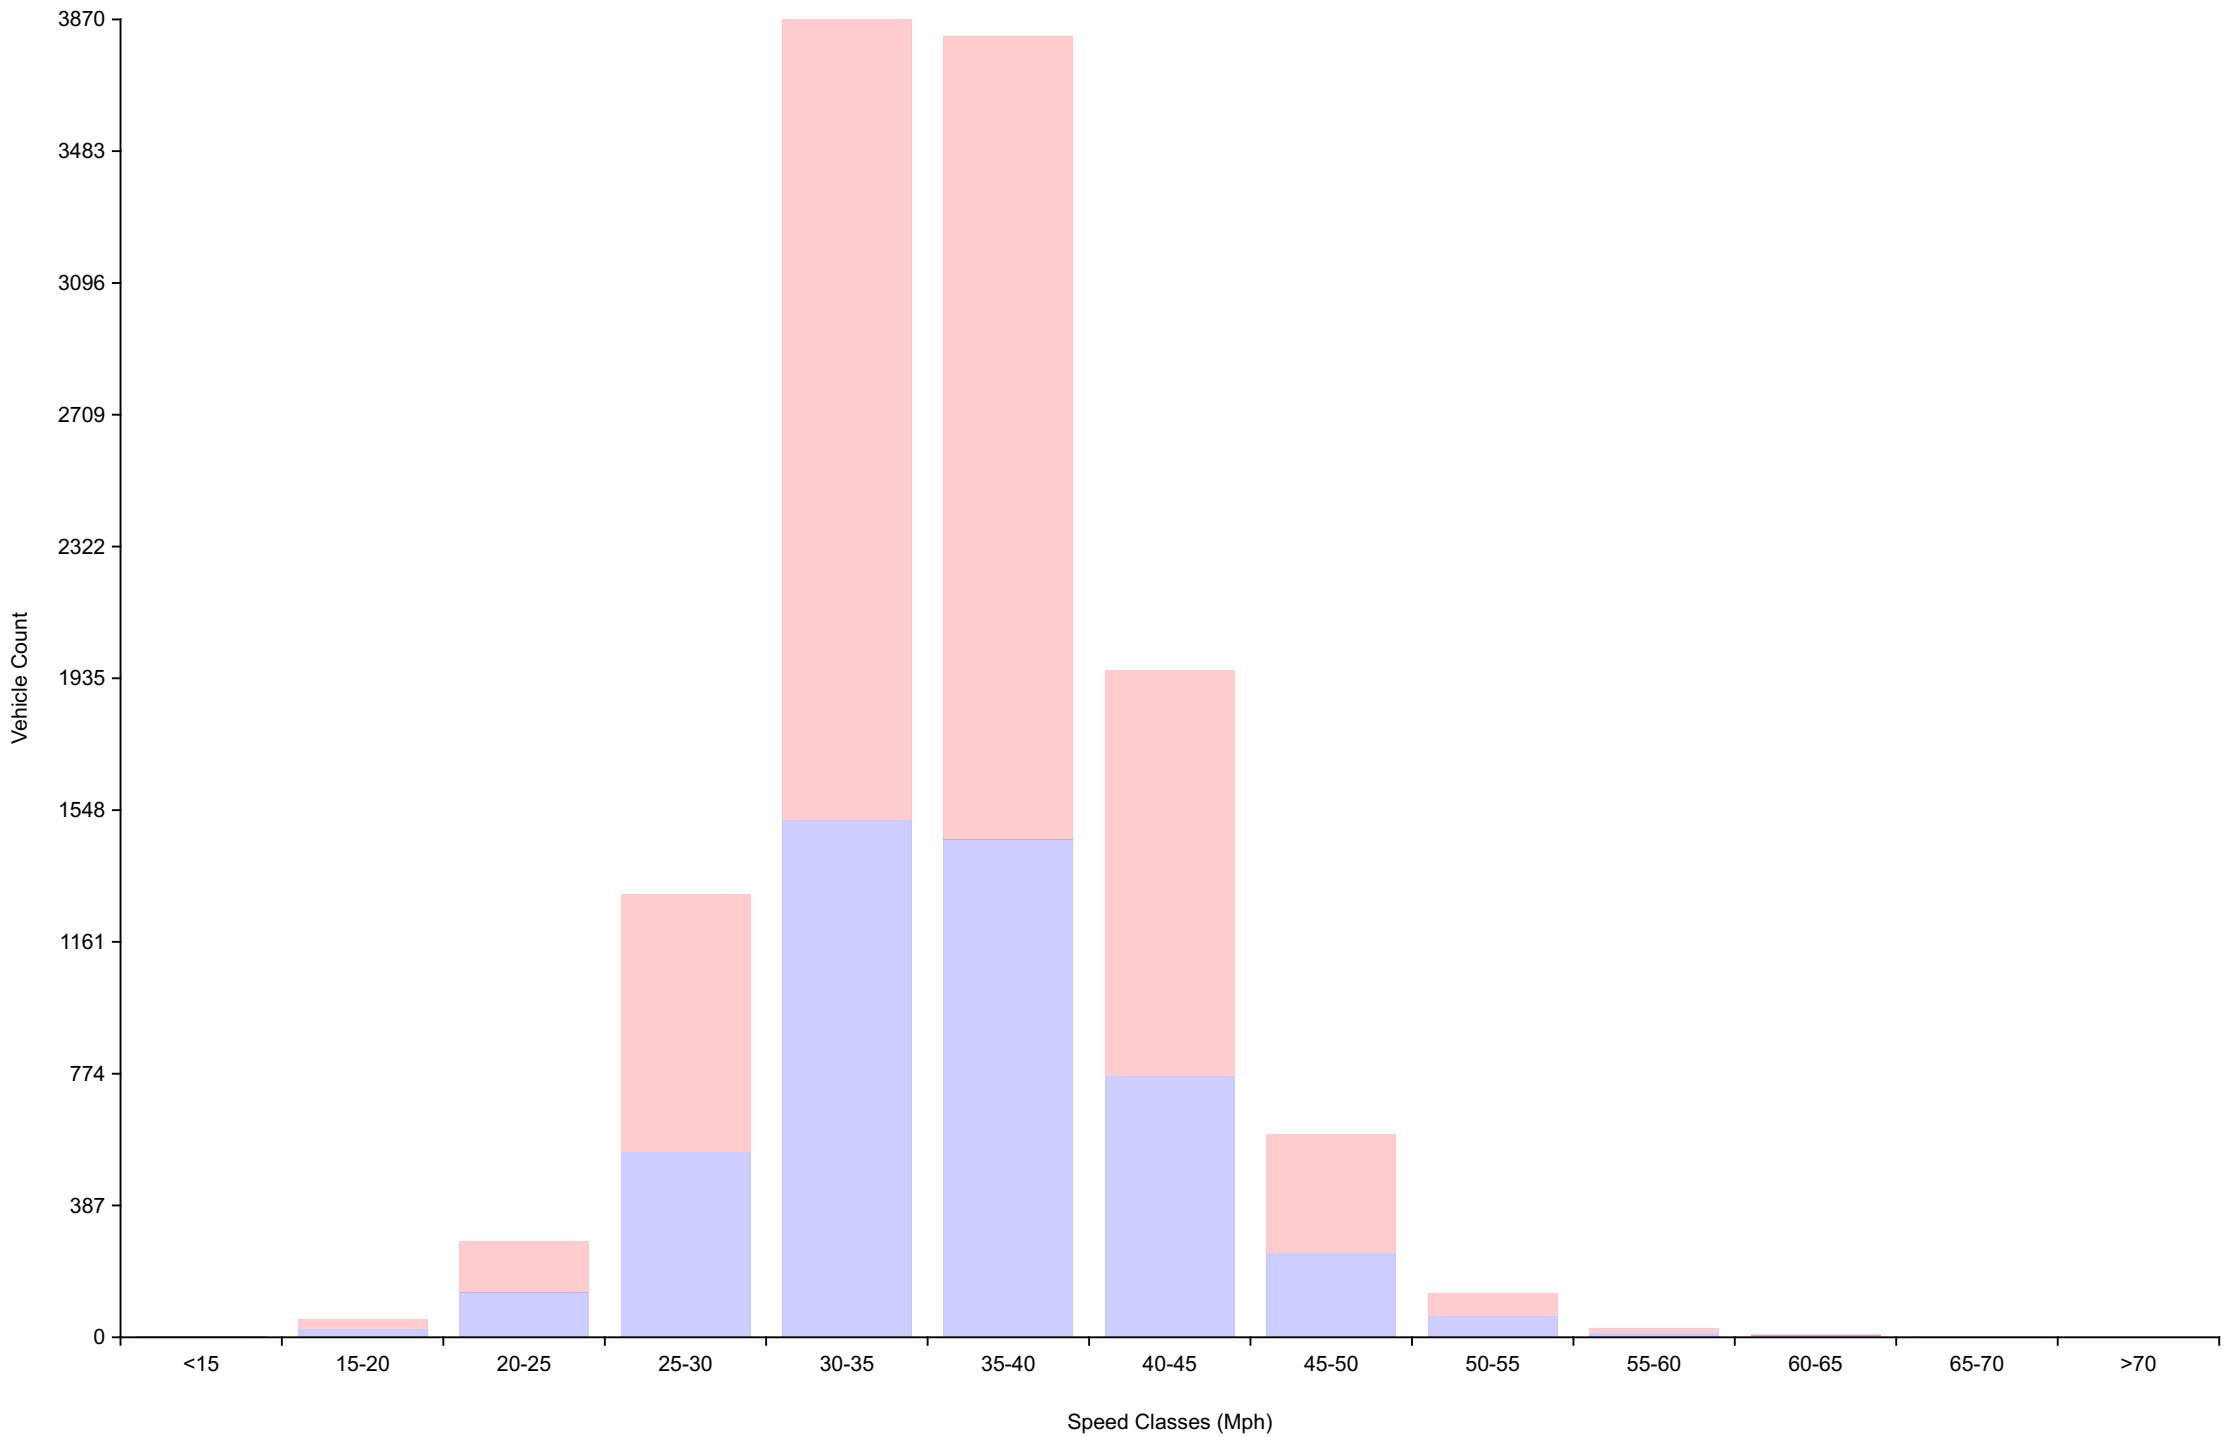

Vehicle Counts By Speed Class

Traffic Overview from Sun Jan 1 2023 to Thu Mar 30 2023