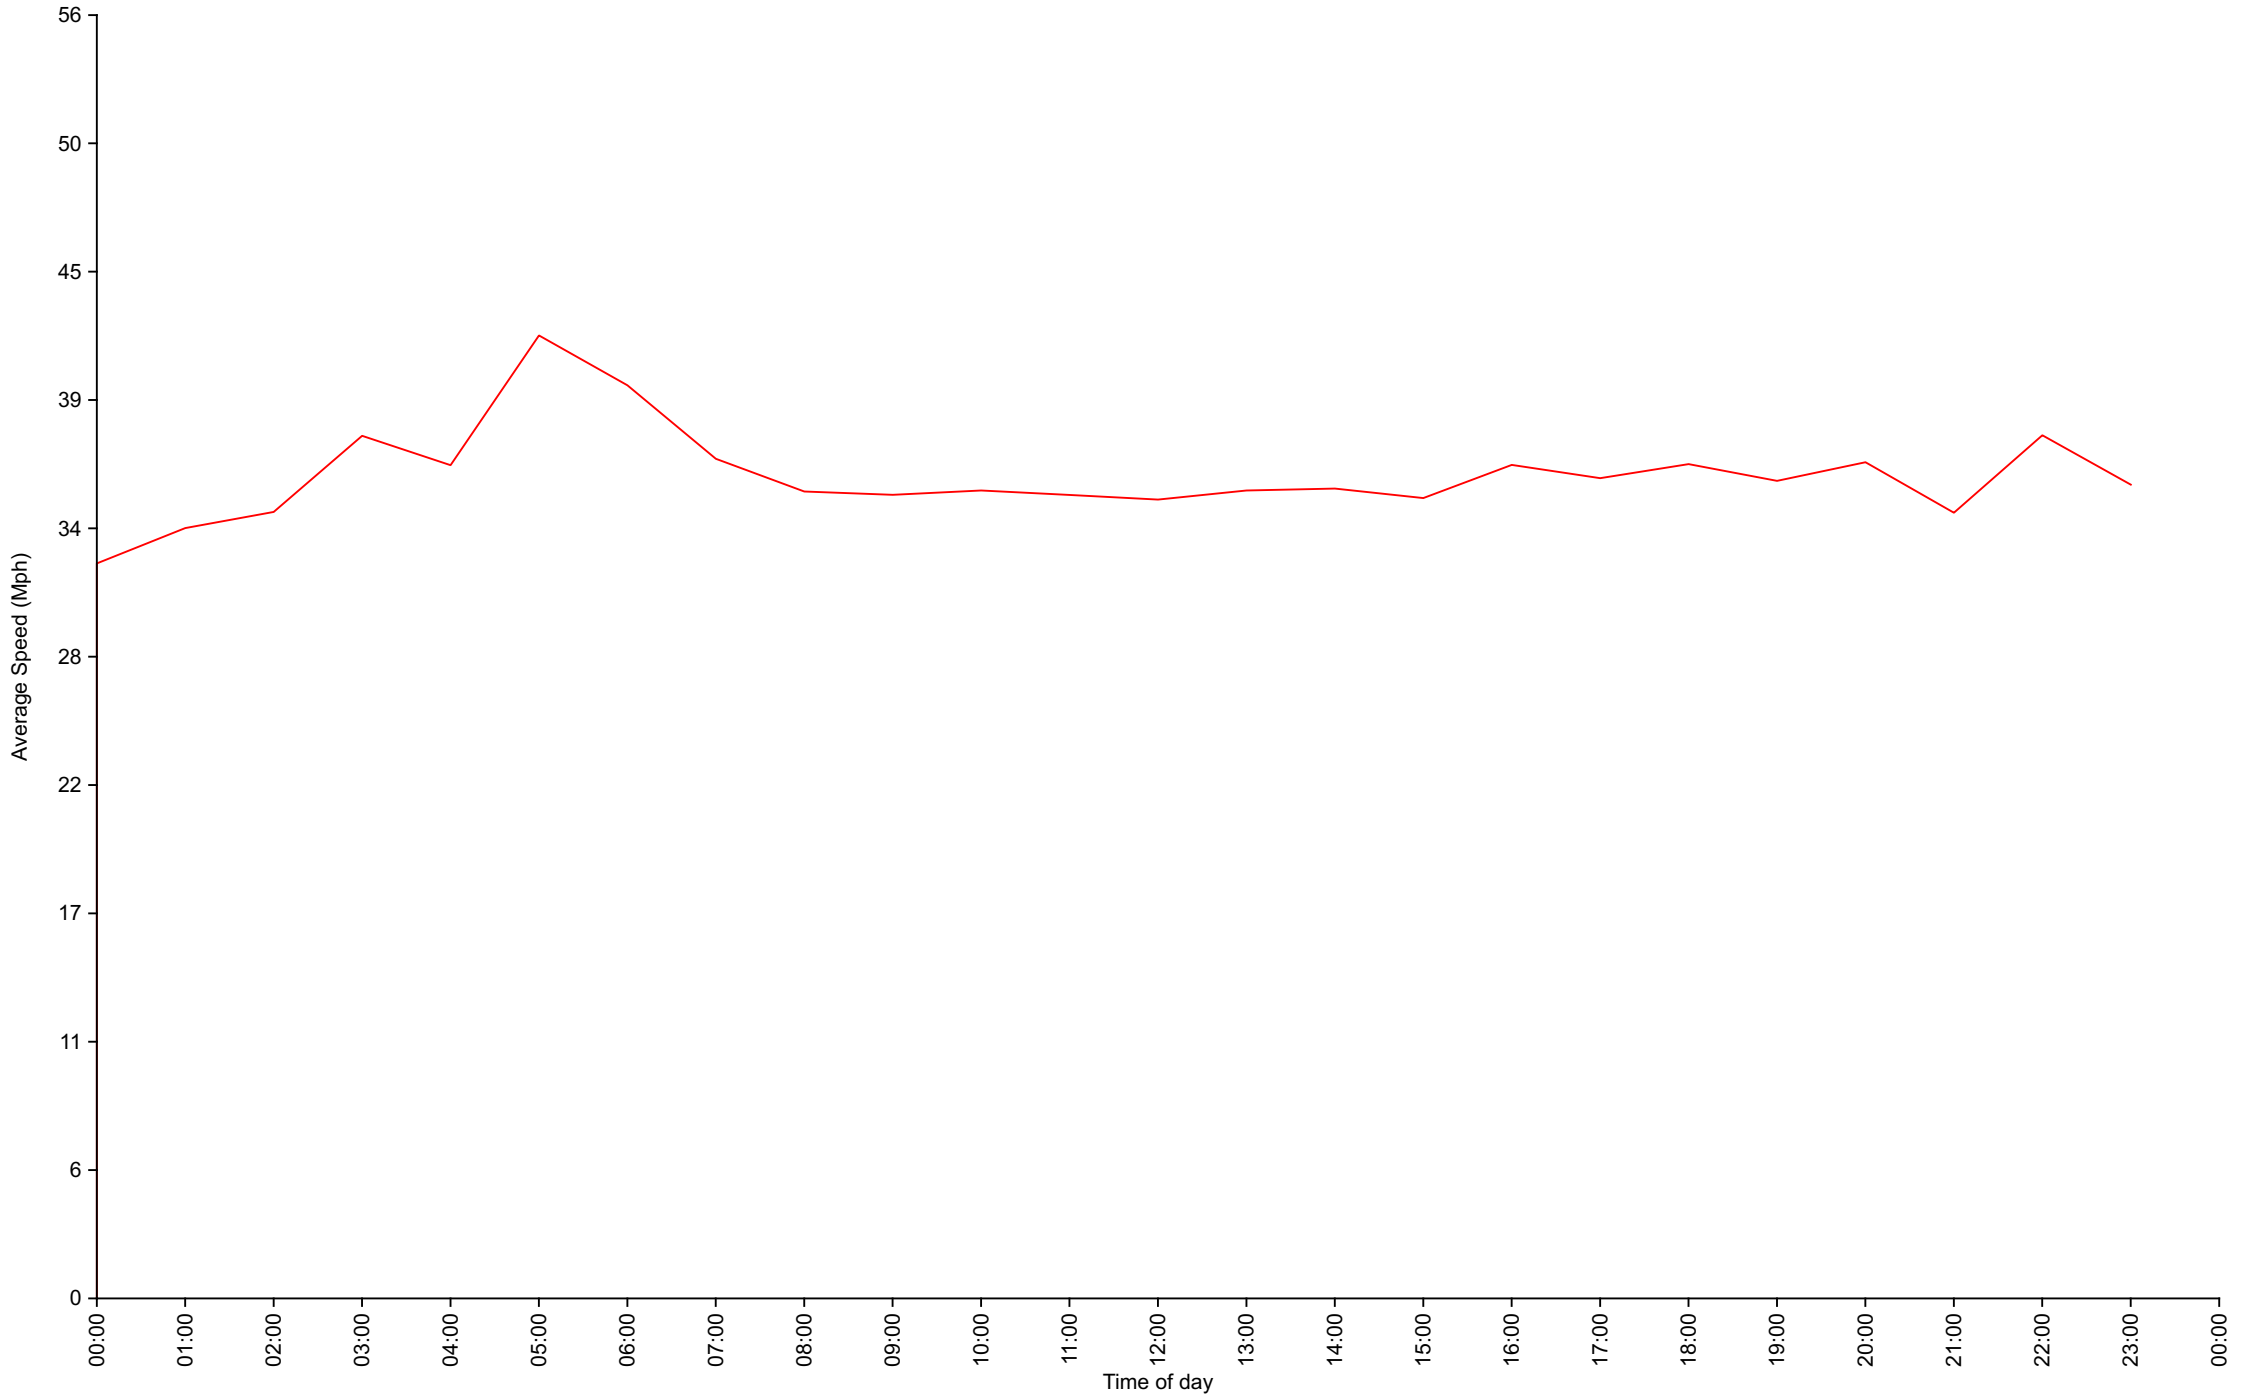

Average Speed By Hour

Traffic Overview from Sun Jan 1 2023 to Thu Mar 30 2023
(60 Minute Resolution)