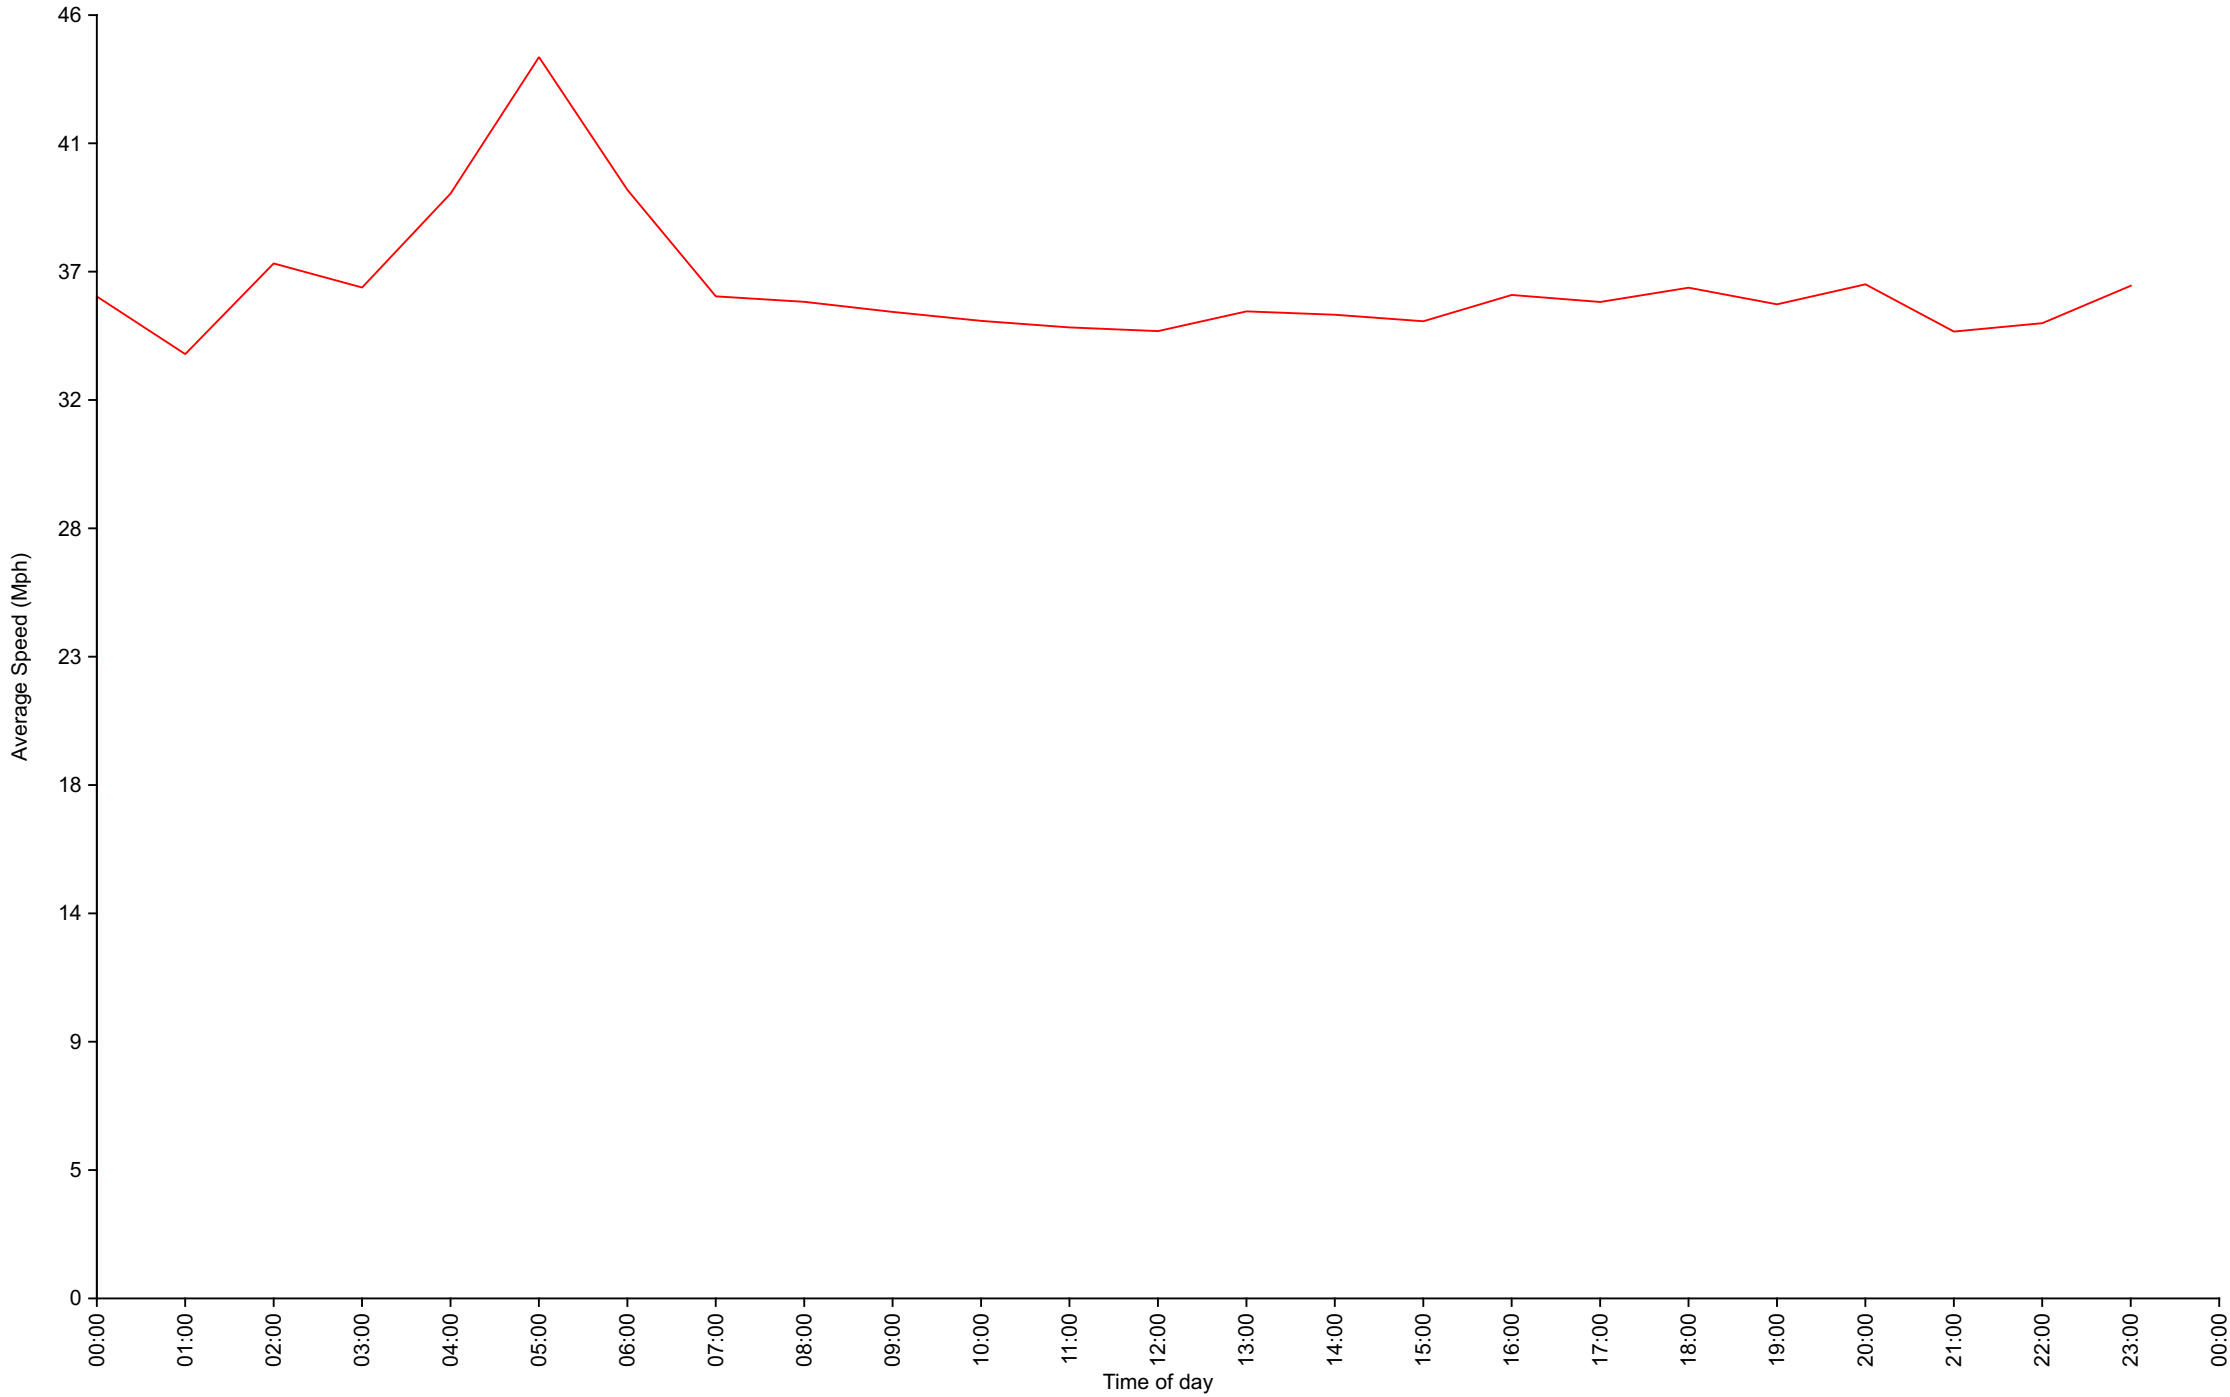

Traffic Report

Newcastle Road Q4

Traffic Overview from Sat Oct 1 2022 to Sun Jan 1 2023

Vehicle Speed Classes (Mph)

	<15	15 20	20 25	25 30	30 35	35 40	40 45	45 50	50 55	55 60	60 65	65 70	>70	Total	85th Percentile
00:00	0	0	2	15	40	34	17	15	0	1	0	0	0	124	43.1
01:00	0	0	2	21	33	22	6	6	1	0	0	0	0	91	38.7
02:00	0	0	0	6	12	6	11	3	0	0	0	1	0	39	42.7
03:00	0	0	0	4	10	5	9	2	0	0	0	0	0	30	42.5
04:00	0	0	0	0	5	4	4	2	1	0	0	0	0	16	44.6
05:00	0	0	0	0	5	12	19	15	8	4	2	0	0	65	52.3
06:00	0	0	6	20	26	18	30	17	12	10	3	0	0	142	49.5
07:00	0	1	14	71	171	167	107	41	7	4	0	0	0	583	42.2
08:00	1	2	24	151	420	446	238	67	14	4	1	0	0	1368	40.8
09:00	0	4	27	162	502	446	255	55	9	2	0	0	0	1462	40.4
10:00	5	3	39	167	529	480	226	55	17	1	0	0	0	1522	40.1
11:00	1	4	34	204	563	479	219	50	9	2	2	0	0	1567	39.8
12:00	6	17	26	185	600	505	206	60	10	1	0	0	0	1616	39.6
13:00	1	11	24	150	447	488	204	52	15	1	2	0	0	1395	40.2
14:00	1	7	19	171	511	465	219	60	16	1	1	0	0	1471	40.3
15:00	0	5	17	204	616	502	243	65	11	2	0	0	0	1665	40.1
16:00	0	2	16	154	493	526	284	70	13	4	0	0	0	1562	41.0
17:00	0	3	13	139	431	479	224	51	13	4	0	0	0	1357	40.5
18:00	0	4	9	126	251	273	156	69	15	6	3	0	0	912	42.2
19:00	0	1	12	66	148	172	79	19	11	2	0	0	0	510	40.9
20:00	0	1	3	45	123	118	70	21	8	3	2	1	0	395	42.2
21:00	0	0	5	62	66	65	42	16	2	0	0	0	0	258	41.2
22:00	0	0	3	45	50	35	27	11	5	2	0	0	0	178	42.3
23:00	0	0	3	18	30	34	27	13	1	0	0	0	0	126	43.0
AM Total	7	14	148	821	2316	2119	1141	328	78	28	8	1	0		
PM Total	8	51	150	1365	3766	3662	1781	507	120	26	8	1	0		
Total	15	65	298	2186	6082	5781	2922	835	198	54	16	2	0		
Percent	0.08%	0.35%	1.61%	11.85%	32.96%	31.33%	15.83%	4.52%	1.07%	0.29%	0.09%	0.01%	0.00%		

Traffic Overview from Sat Oct 1 2022 to Sun Jan 1 2023
(60 Minute Resolution)

Vehicle Counts By Speed Class

Traffic Overview from Sat Oct 1 2022 to Sun Jan 1 2023

Average Speed By Hour

Traffic Overview from Sat Oct 1 2022 to Sun Jan 1 2023
(60 Minute Resolution)