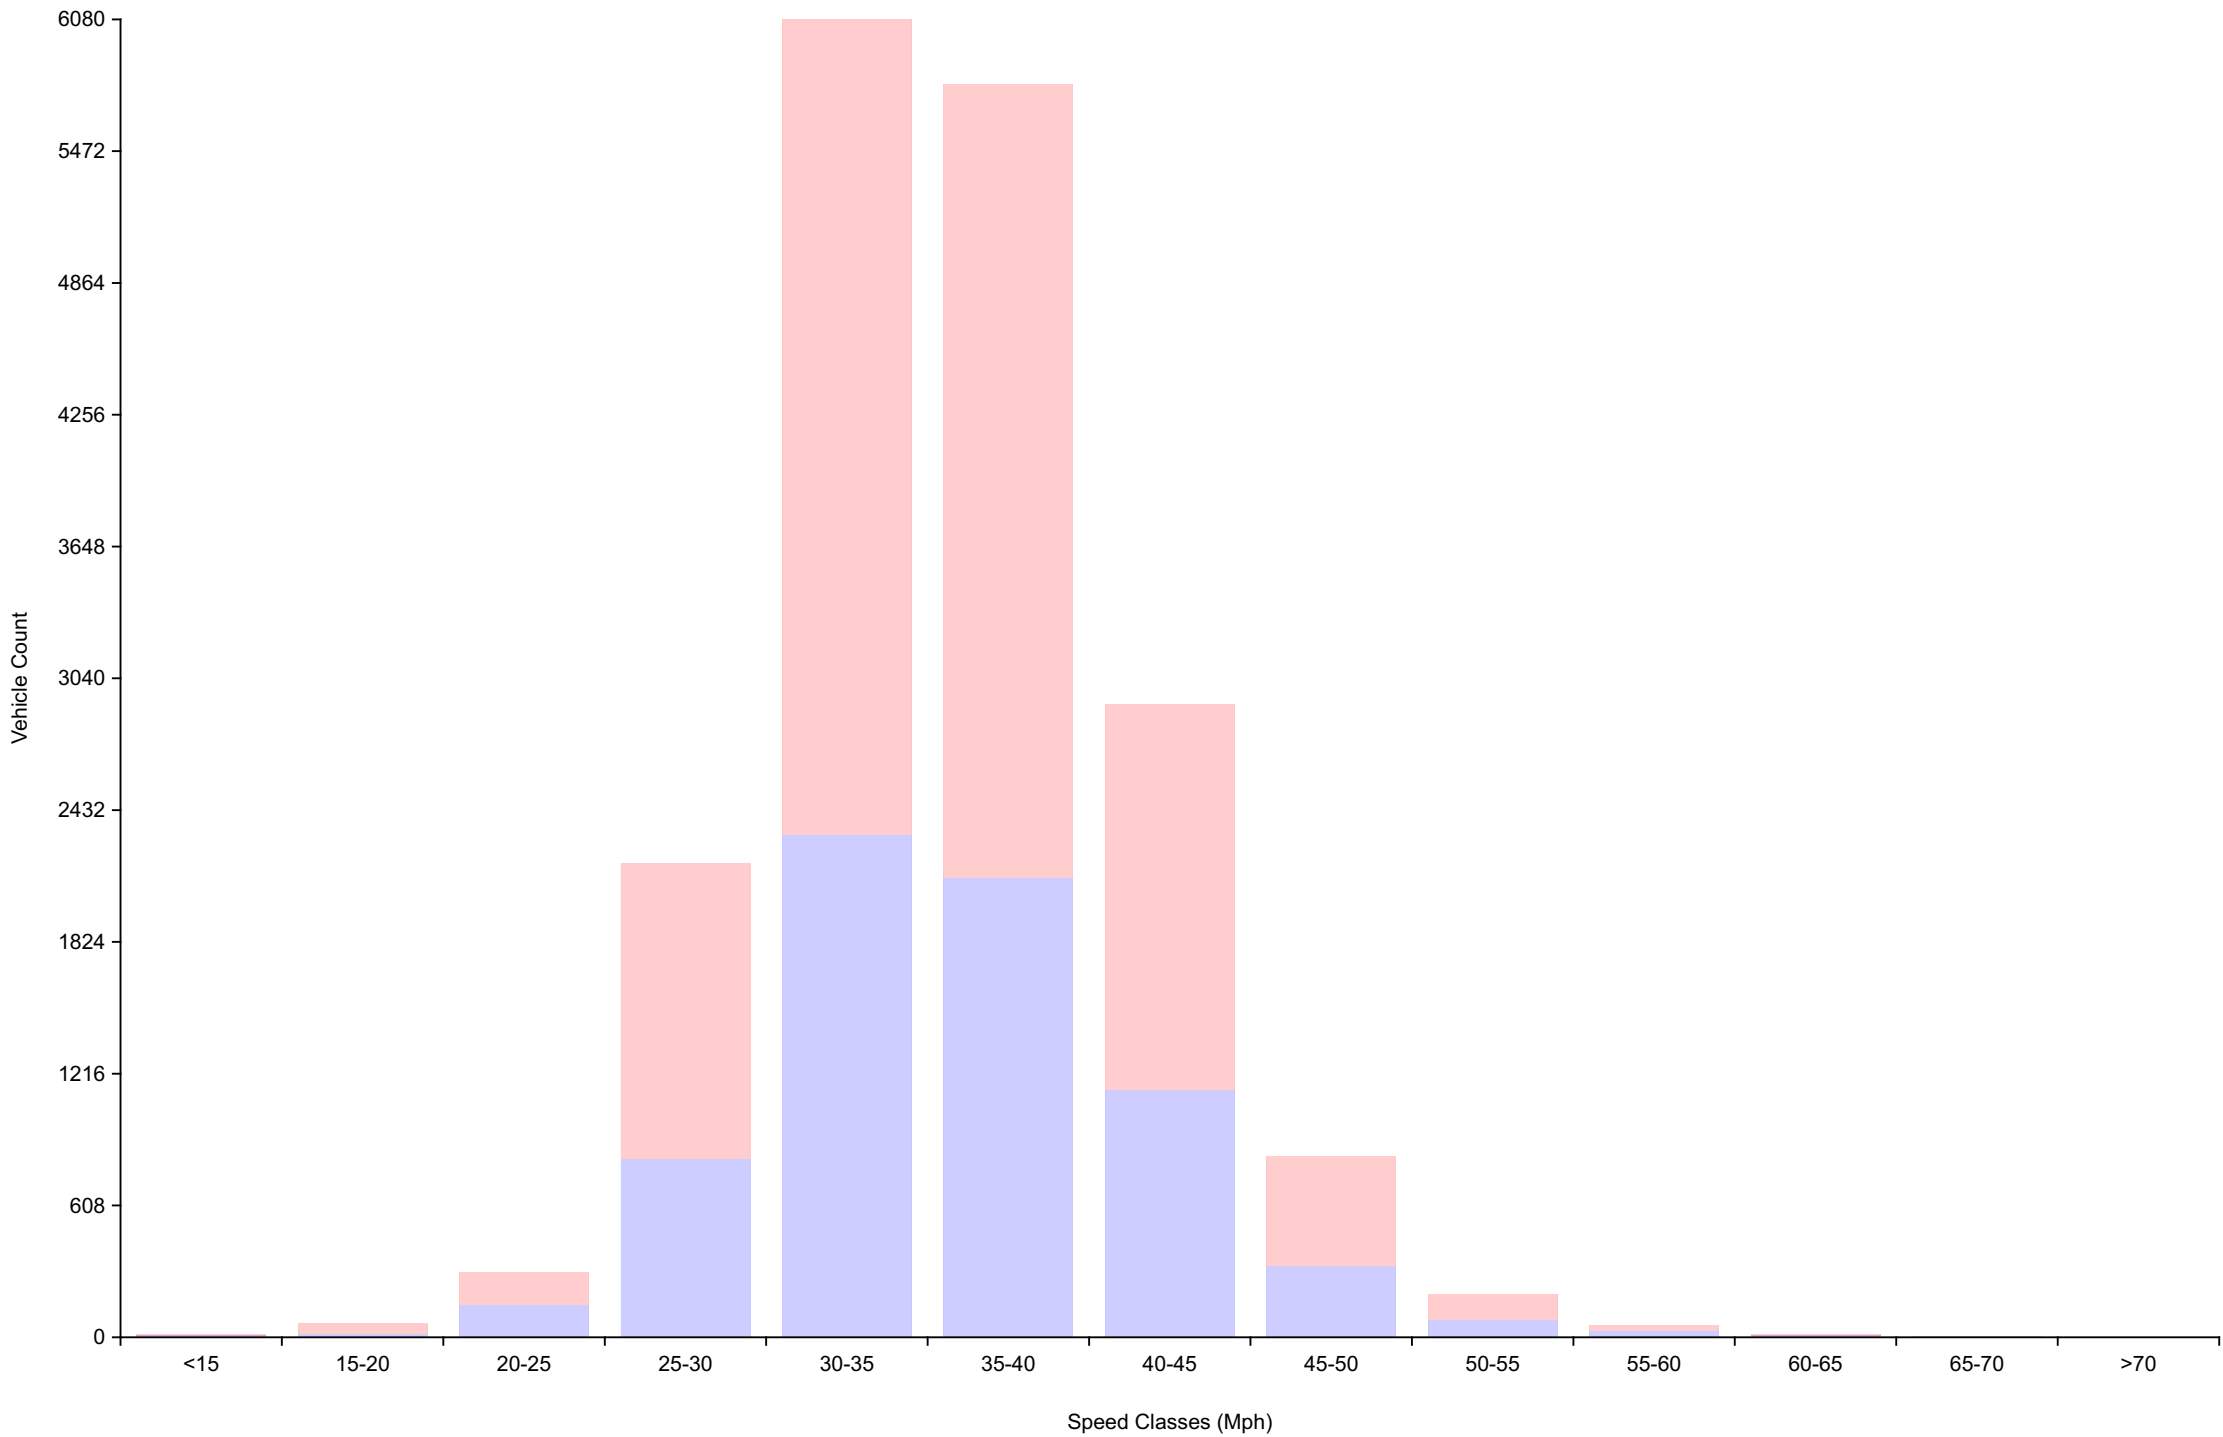

Vehicle Counts By Speed Class

Traffic Overview from Sat Oct 1 2022 to Sun Jan 1 2023