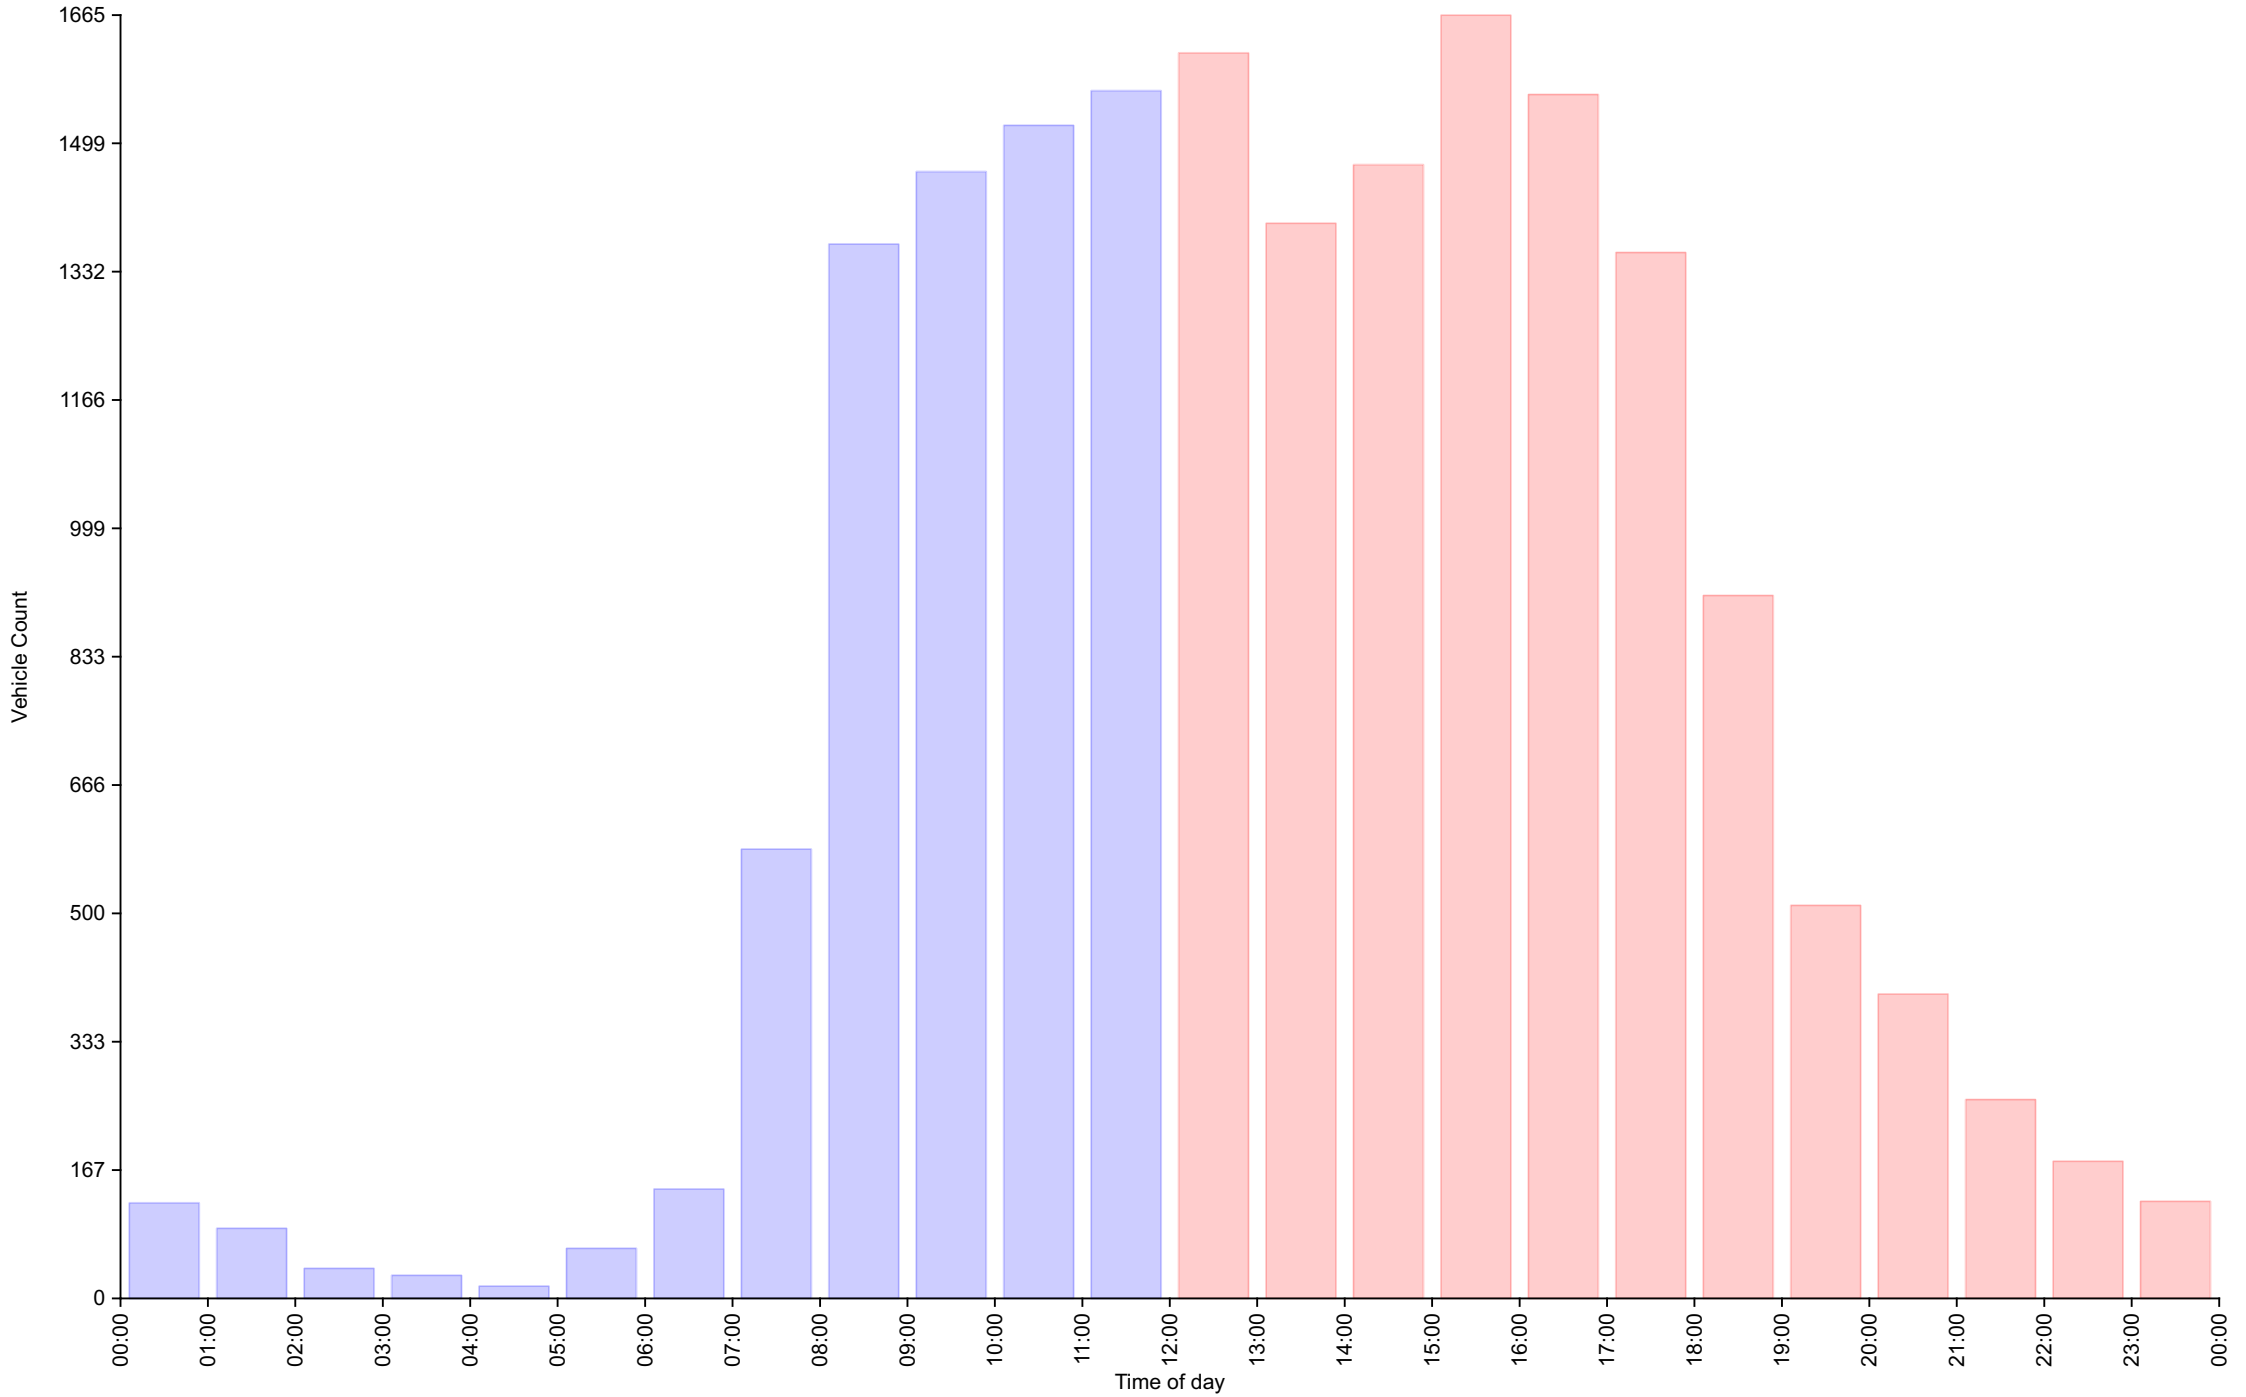

Traffic Report

Newcastle Road Q4

Traffic Overview from Sat Oct 1 2022 to Sun Jan 1 2023

Vehicle Speed Classes (Mph)

	<15	15 20	20 25	25 30	30 35	35 40	40 45	45 50	50 55	55 60	60 65	65 70	>70	Total	85th Percentile
00:00	0	0	2	15	40	34	17	15	0	1	0	0	0	124	43.1
01:00	0	0	2	21	33	22	6	6	1	0	0	0	0	91	38.7
02:00	0	0	0	6	12	6	11	3	0	0	0	1	0	39	42.7
03:00	0	0	0	4	10	5	9	2	0	0	0	0	0	30	42.5
04:00	0	0	0	0	5	4	4	2	1	0	0	0	0	16	44.6
05:00	0	0	0	0	5	12	19	15	8	4	2	0	0	65	52.3
06:00	0	0	6	20	26	18	30	17	12	10	3	0	0	142	49.5
07:00	0	1	14	71	171	167	107	41	7	4	0	0	0	583	42.2
08:00	1	2	24	151	420	446	238	67	14	4	1	0	0	1368	40.8
09:00	0	4	27	162	502	446	255	55	9	2	0	0	0	1462	40.4
10:00	5	3	39	167	529	480	226	55	17	1	0	0	0	1522	40.1
11:00	1	4	34	204	563	479	219	50	9	2	2	0	0	1567	39.8
12:00	6	17	26	185	600	505	206	60	10	1	0	0	0	1616	39.6
13:00	1	11	24	150	447	488	204	52	15	1	2	0	0	1395	40.2
14:00	1	7	19	171	511	465	219	60	16	1	1	0	0	1471	40.3
15:00	0	5	17	204	616	502	243	65	11	2	0	0	0	1665	40.1
16:00	0	2	16	154	493	526	284	70	13	4	0	0	0	1562	41.0
17:00	0	3	13	139	431	479	224	51	13	4	0	0	0	1357	40.5
18:00	0	4	9	126	251	273	156	69	15	6	3	0	0	912	42.2
19:00	0	1	12	66	148	172	79	19	11	2	0	0	0	510	40.9
20:00	0	1	3	45	123	118	70	21	8	3	2	1	0	395	42.2
21:00	0	0	5	62	66	65	42	16	2	0	0	0	0	258	41.2
22:00	0	0	3	45	50	35	27	11	5	2	0	0	0	178	42.3
23:00	0	0	3	18	30	34	27	13	1	0	0	0	0	126	43.0
AM Total	7	14	148	821	2316	2119	1141	328	78	28	8	1	0		
PM Total	8	51	150	1365	3766	3662	1781	507	120	26	8	1	0		
Total	15	65	298	2186	6082	5781	2922	835	198	54	16	2	0		
Percent	0.08%	0.35%	1.61%	11.85%	32.96%	31.33%	15.83%	4.52%	1.07%	0.29%	0.09%	0.01%	0.00%		

Total Vehicles : 18454
30th Percentile : 31.8 MPH
50th Percentile : 34.6 MPH
85th Percentile : 40.6 MPH
95th Percentile : 44.7 MPH
Average Speed : 35.4 MPH
Highest Speed : 67.2 MPH

Vehicle Counts By Hour

Traffic Overview from Sat Oct 1 2022 to Sun Jan 1 2023
(60 Minute Resolution)