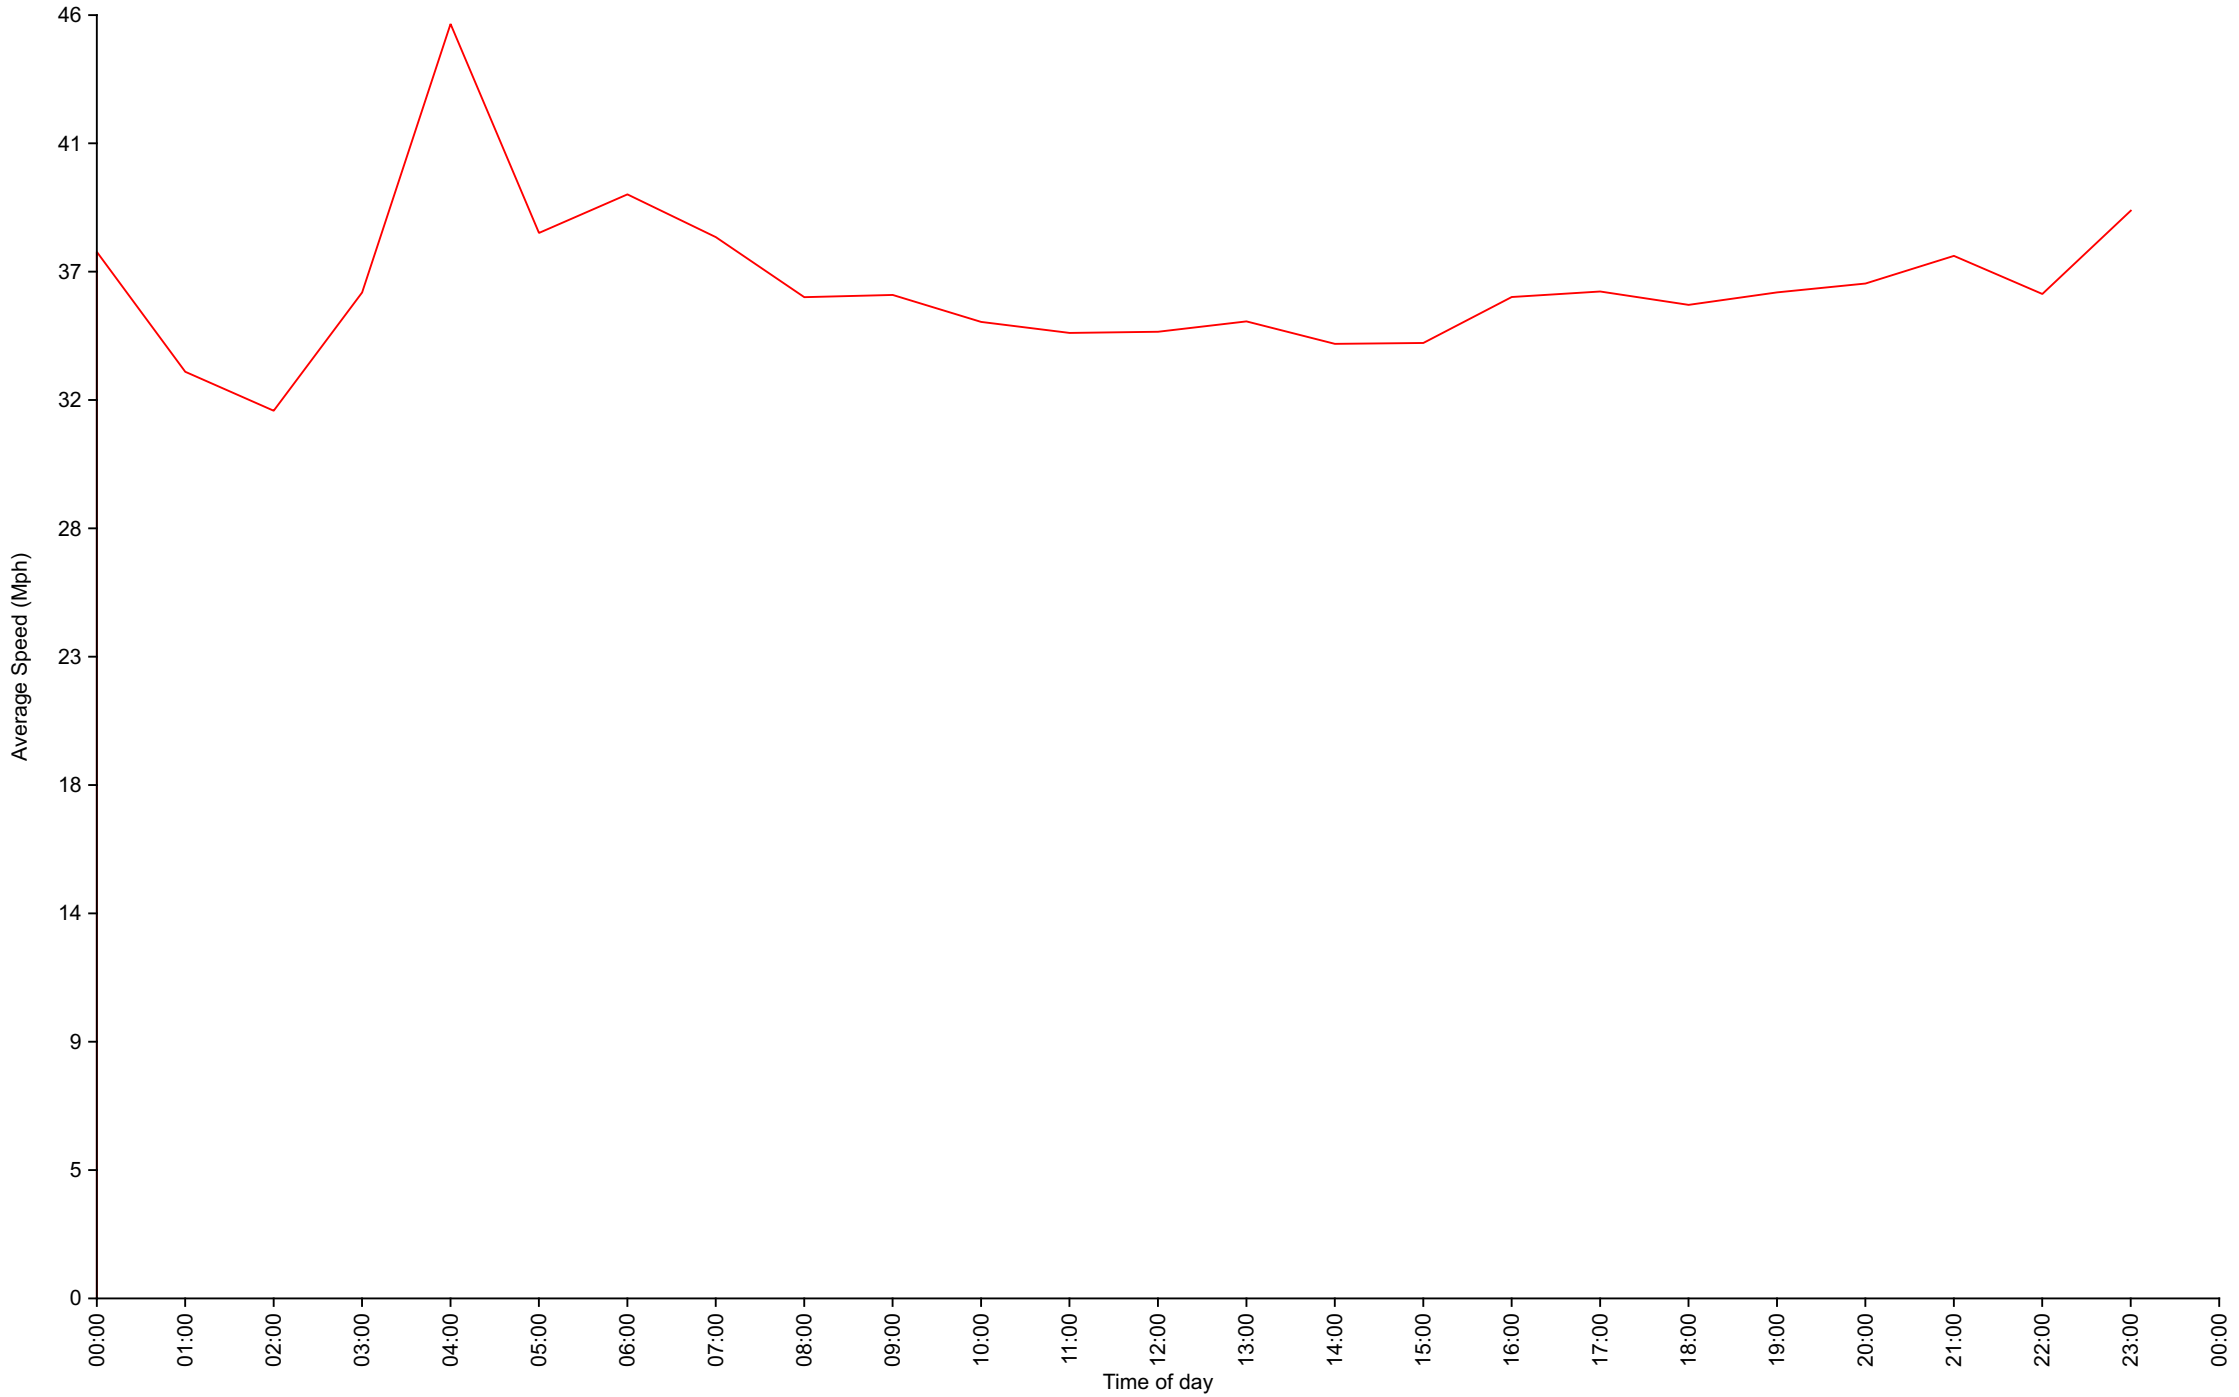

Traffic Report

Traffic Overview from Thu Apr 1 2021 to Tue Jun 29 2021

Vehicle Speed Classes (Mph)

	<15	15 20	20 25	25 30	30 35	35 40	40 45	45 50	50 55	55 60	60 65	65 70	>70	Total	85th Percentile
00:00	0	0	1	5	9	22	14	6	0	0	0	0	0	57	42.8
01:00	0	0	0	11	20	6	6	0	1	0	0	0	0	44	39.1
02:00	0	0	0	13	35	3	1	2	0	0	0	0	0	54	33.5
03:00	0	0	1	1	5	2	4	1	0	0	0	0	0	14	43.5
04:00	0	0	0	0	3	3	3	8	8	0	1	0	0	26	52.5
05:00	0	1	9	11	14	17	17	8	13	2	1	0	0	93	50.0
06:00	0	0	7	11	47	73	116	46	9	2	1	0	0	312	45.1
07:00	0	0	2	84	235	346	313	123	17	7	2	0	1	1130	43.5
08:00	1	3	13	145	513	459	313	69	17	3	1	0	0	1537	40.9
09:00	0	2	13	176	496	534	297	81	20	4	0	1	0	1624	41.1
10:00	2	6	27	220	721	627	268	66	13	4	1	0	0	1955	39.8
11:00	3	8	40	209	652	550	201	53	14	2	0	1	0	1733	39.2
12:00	3	8	22	174	464	396	166	45	14	1	0	0	0	1293	39.7
13:00	0	4	21	137	419	370	161	46	5	5	0	0	0	1168	40.0
14:00	0	14	16	172	453	353	130	35	5	1	0	0	0	1179	38.9
15:00	1	17	36	185	490	394	151	53	10	0	0	0	0	1337	39.3
16:00	0	12	21	151	309	381	231	85	12	1	0	0	0	1203	41.7
17:00	0	9	19	97	220	308	193	45	6	2	0	0	0	899	41.0
18:00	1	5	10	76	122	149	76	39	11	2	0	0	0	491	42.0
19:00	0	2	4	83	165	133	86	48	13	2	1	0	0	537	42.9
20:00	0	0	5	41	110	72	62	26	12	3	0	0	0	331	42.9
21:00	0	0	1	25	39	37	33	24	5	2	0	0	0	166	45.0
22:00	0	0	2	18	43	24	28	9	6	0	0	0	0	130	43.1
23:00	0	1	0	3	11	11	12	7	4	1	0	0	0	50	47.2
AM Total	6	20	113	886	2750	2642	1553	463	112	24	7	2	1		
PM Total	5	72	157	1162	2845	2628	1329	462	103	20	1	0	0		
Total	11	92	270	2048	5595	5270	2882	925	215	44	8	2	1		
Percent	0.06%	0.53%	1.56%	11.80%	32.22%	30.35%	16.60%	5.33%	1.24%	0.25%	0.05%	0.01%	0.01%		

Traffic Overview from Thu Apr 1 2021 to Tue Jun 29 2021
(60 Minute Resolution)

Vehicle Counts By Speed Class

Traffic Overview from Thu Apr 1 2021 to Tue Jun 29 2021

Average Speed By Hour

Traffic Overview from Thu Apr 1 2021 to Tue Jun 29 2021
(60 Minute Resolution)

Cumulative Speed Distribution Curve

Traffic Overview from Thu Apr 1 2021 to Tue Jun 29 2021