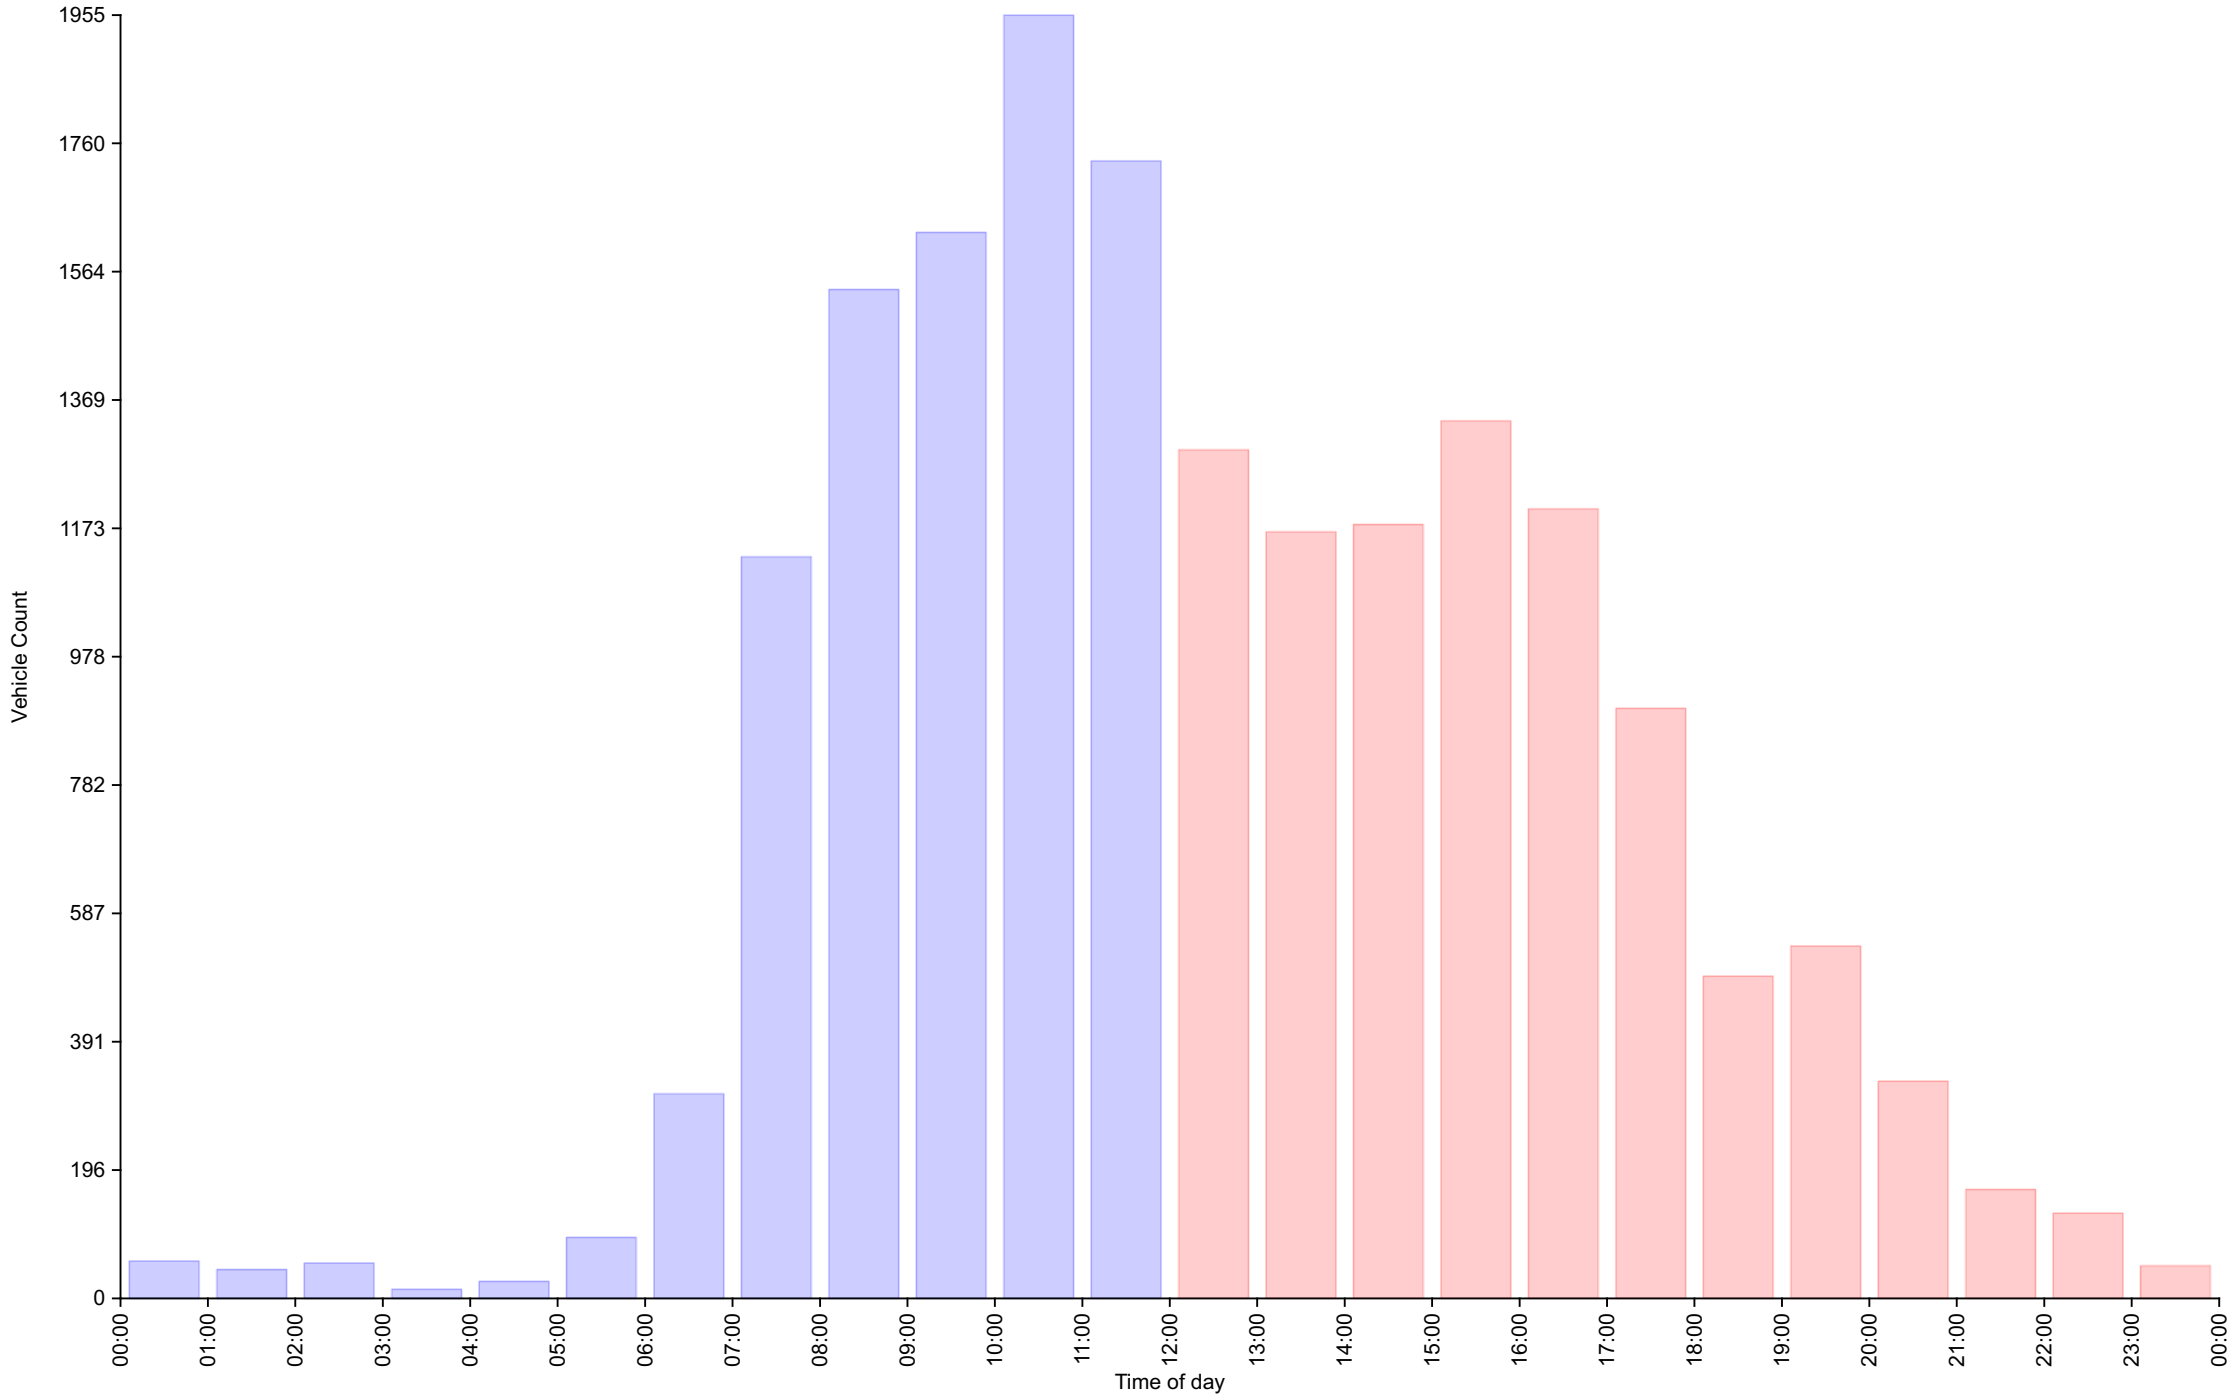

Traffic Report

Traffic Overview from Thu Apr 1 2021 to Tue Jun 29 2021

Vehicle Speed Classes (Mph)

	<15	15 20	20 25	25 30	30 35	35 40	40 45	45 50	50 55	55 60	60 65	65 70	>70	Total	85th Percentile
00:00	0	0	1	5	9	22	14	6	0	0	0	0	0	57	42.8
01:00	0	0	0	11	20	6	6	0	1	0	0	0	0	44	39.1
02:00	0	0	0	13	35	3	1	2	0	0	0	0	0	54	33.5
03:00	0	0	1	1	5	2	4	1	0	0	0	0	0	14	43.5
04:00	0	0	0	0	3	3	3	8	8	0	1	0	0	26	52.5
05:00	0	1	9	11	14	17	17	8	13	2	1	0	0	93	50.0
06:00	0	0	7	11	47	73	116	46	9	2	1	0	0	312	45.1
07:00	0	0	2	84	235	346	313	123	17	7	2	0	1	1130	43.5
08:00	1	3	13	145	513	459	313	69	17	3	1	0	0	1537	40.9
09:00	0	2	13	176	496	534	297	81	20	4	0	1	0	1624	41.1
10:00	2	6	27	220	721	627	268	66	13	4	1	0	0	1955	39.8
11:00	3	8	40	209	652	550	201	53	14	2	0	1	0	1733	39.2
12:00	3	8	22	174	464	396	166	45	14	1	0	0	0	1293	39.7
13:00	0	4	21	137	419	370	161	46	5	5	0	0	0	1168	40.0
14:00	0	14	16	172	453	353	130	35	5	1	0	0	0	1179	38.9
15:00	1	17	36	185	490	394	151	53	10	0	0	0	0	1337	39.3
16:00	0	12	21	151	309	381	231	85	12	1	0	0	0	1203	41.7
17:00	0	9	19	97	220	308	193	45	6	2	0	0	0	899	41.0
18:00	1	5	10	76	122	149	76	39	11	2	0	0	0	491	42.0
19:00	0	2	4	83	165	133	86	48	13	2	1	0	0	537	42.9
20:00	0	0	5	41	110	72	62	26	12	3	0	0	0	331	42.9
21:00	0	0	1	25	39	37	33	24	5	2	0	0	0	166	45.0
22:00	0	0	2	18	43	24	28	9	6	0	0	0	0	130	43.1
23:00	0	1	0	3	11	11	12	7	4	1	0	0	0	50	47.2
AM Total	6	20	113	886	2750	2642	1553	463	112	24	7	2	1		
PM Total	5	72	157	1162	2845	2628	1329	462	103	20	1	0	0		
Total	11	92	270	2048	5595	5270	2882	925	215	44	8	2	1		
Percent	0.06%	0.53%	1.56%	11.80%	32.22%	30.35%	16.60%	5.33%	1.24%	0.25%	0.05%	0.01%	0.01%		

Total Vehicles : 17363
30th Percentile : 31.7 MPH
50th Percentile : 34.8 MPH
85th Percentile : 40.9 MPH
95th Percentile : 45.1 MPH
Average Speed : 35.5 MPH
Highest Speed : 69.6 MPH

Vehicle Counts By Hour

Traffic Overview from Thu Apr 1 2021 to Tue Jun 29 2021
(60 Minute Resolution)