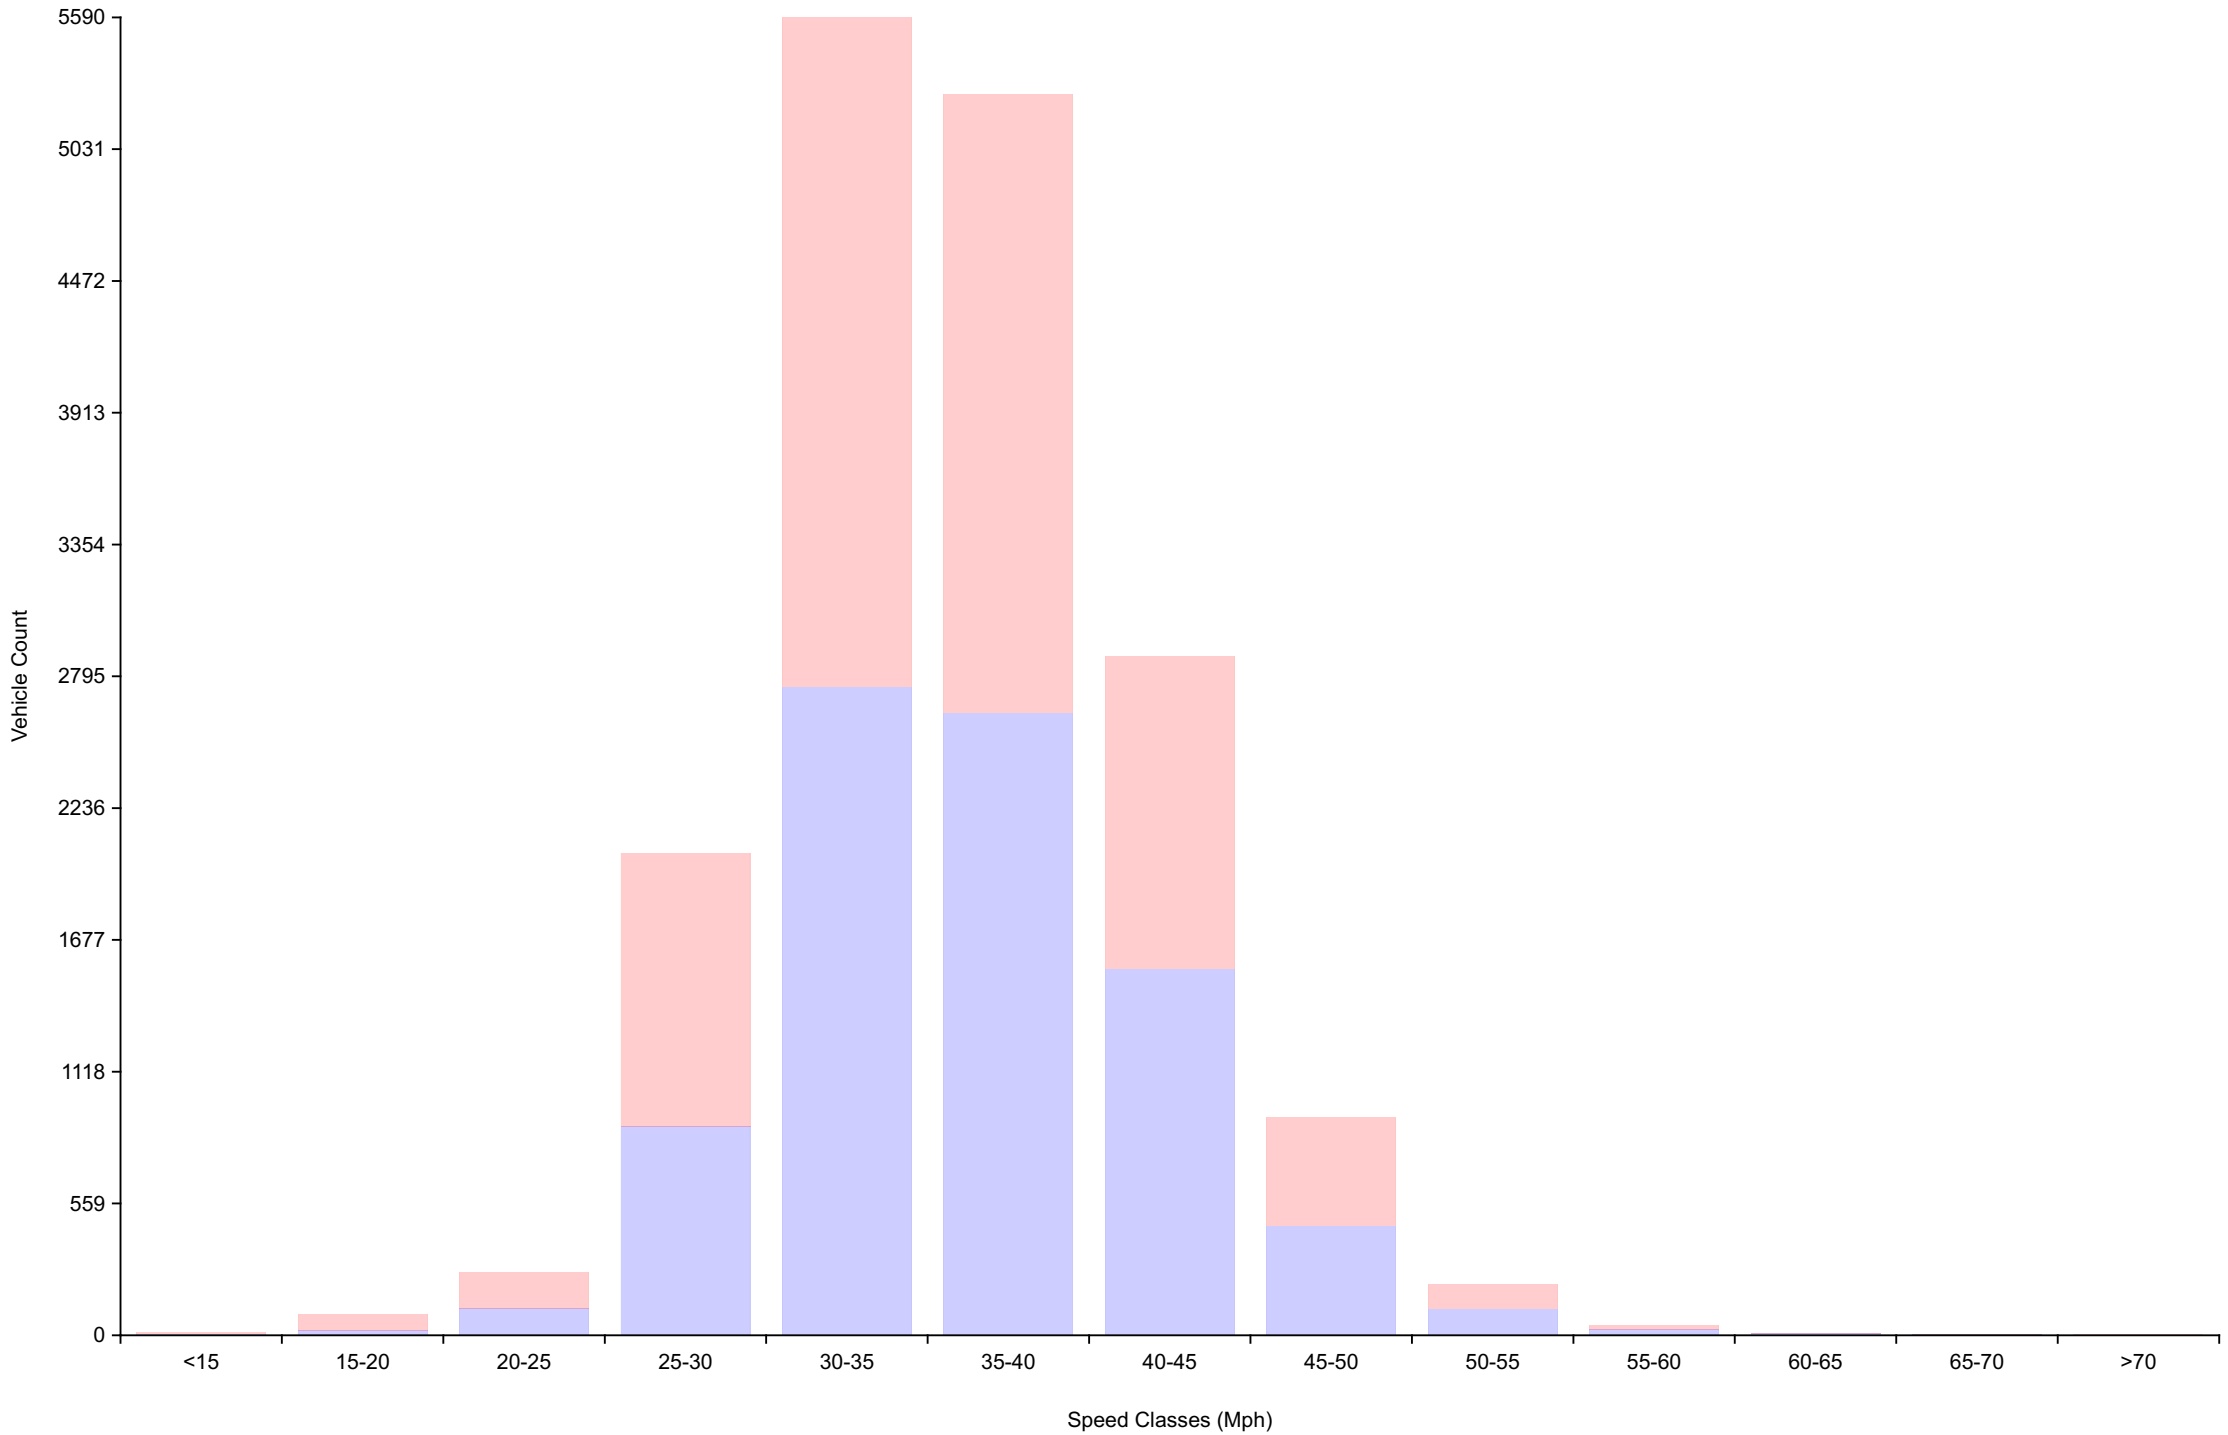

Vehicle Counts By Speed Class

Traffic Overview from Thu Apr 1 2021 to Tue Jun 29 2021